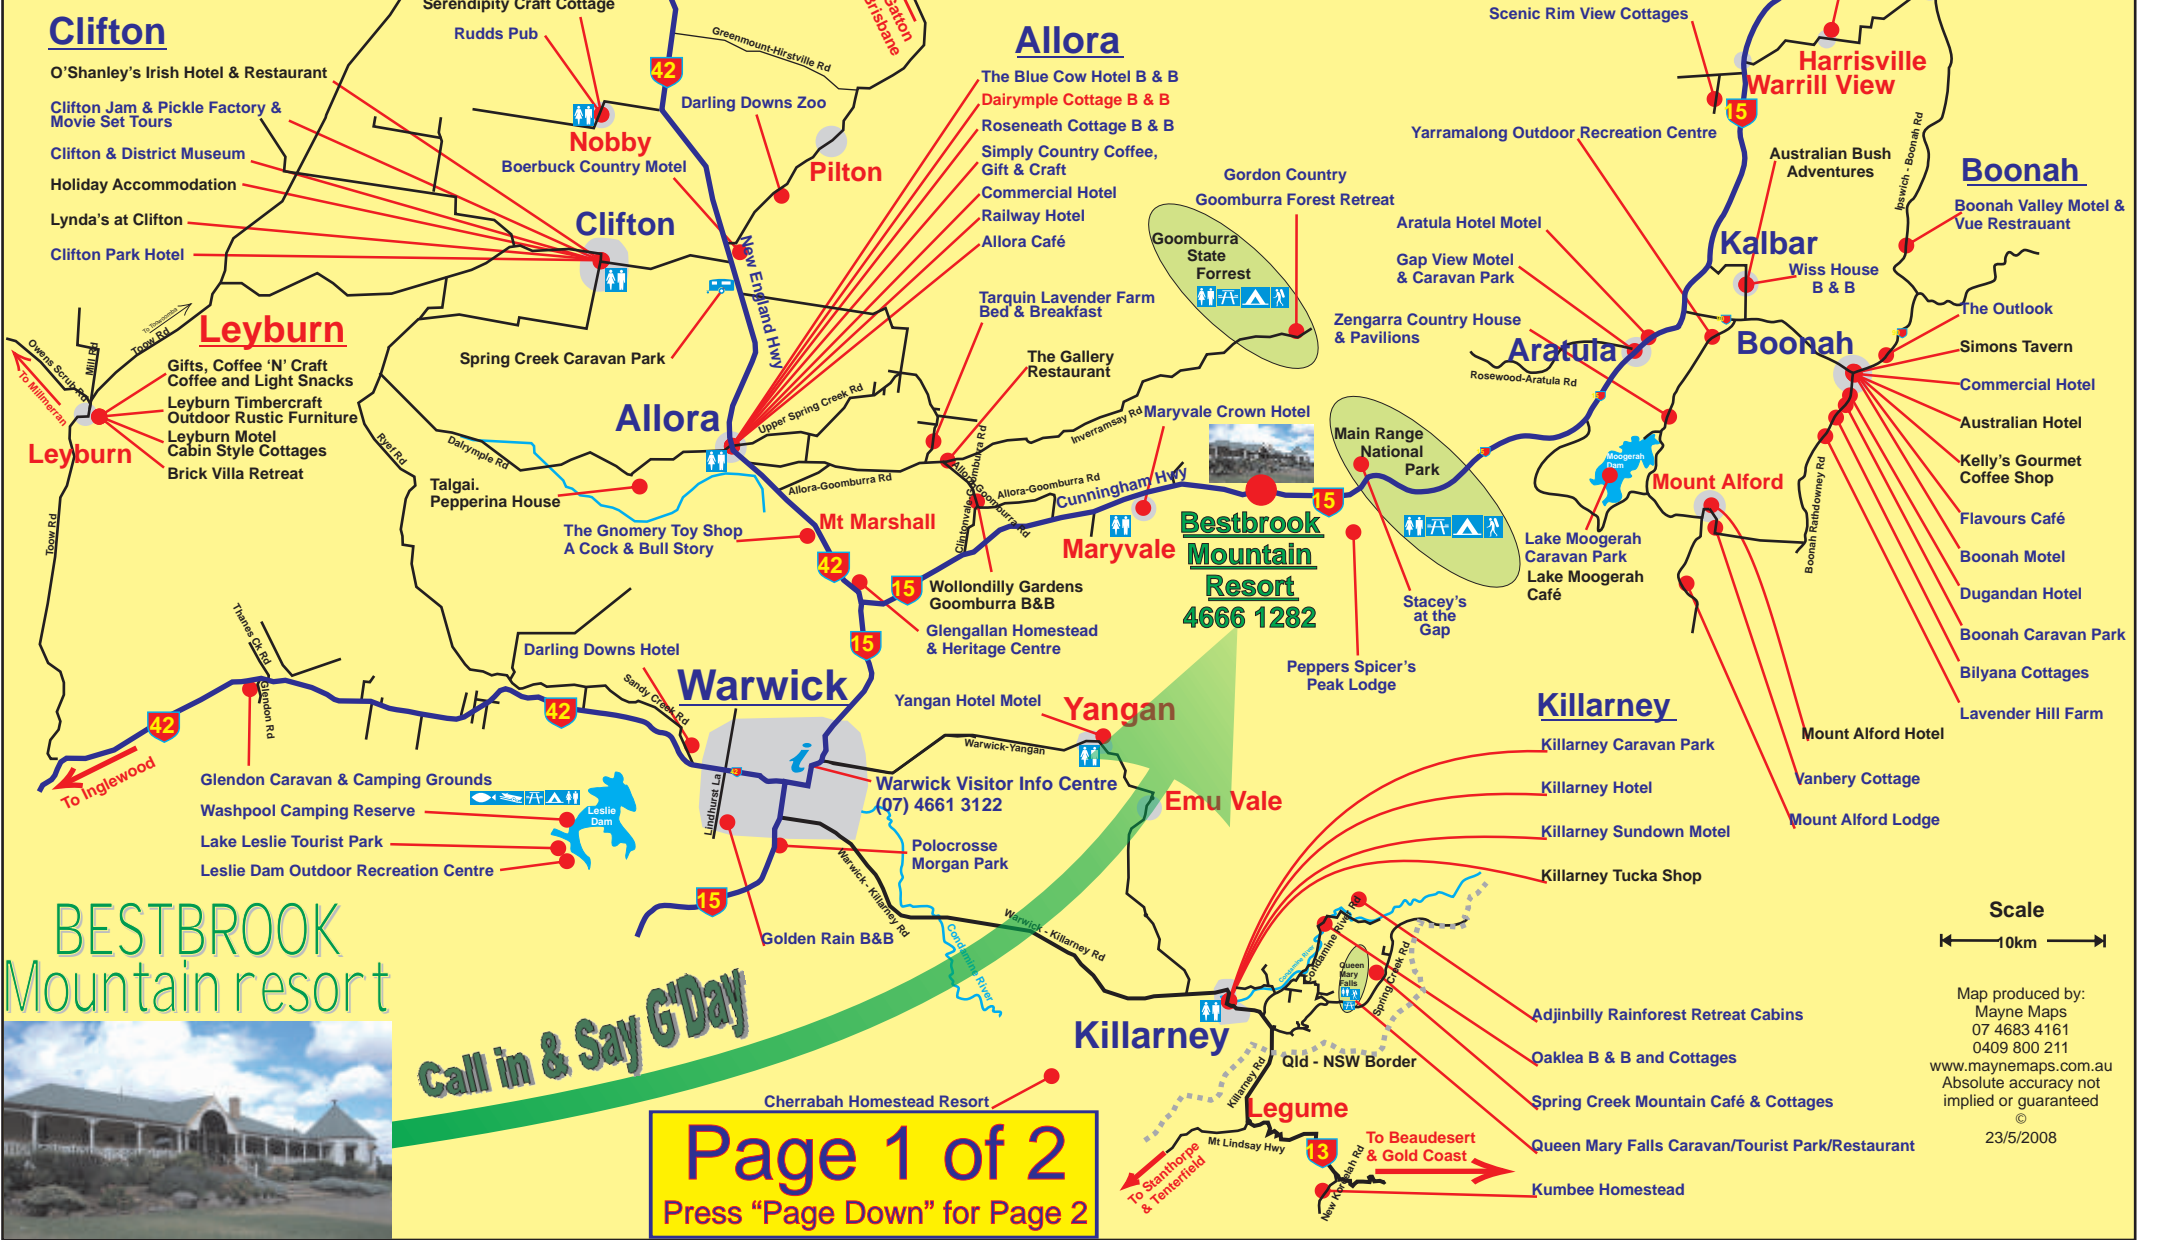

N.B. This map is "ACTIVE"
"Click" on any Purple name while
connected to the internet
to visit that site.

Warwick District Tourist Map

Warwick - Killarney - Boonah - Allora - Leyburn - Clifton

BESTBROOK
 Mountain resort

Interactive Maps are the way of the future for use on the Web. In Australia, there appears to be a resistance to using Interactive Maps.

Interactive maps take the viewer from a map to the web site of interest by a simple “click” on a point of interest on the map.

Such maps entertain web surfers making their web experience more enjoyable and memorable which guarantees repeat business.

Interactive maps can also be downloaded and used as location maps.

Alan from Mayne Maps produces interactive maps.

These maps may also serve as a location map for the venue.

As an added bonus, the venue can promote other local venues which may increase business for the venue.

If this occurs, then the other venues that are displayed on the flyer can share the cost of the map.