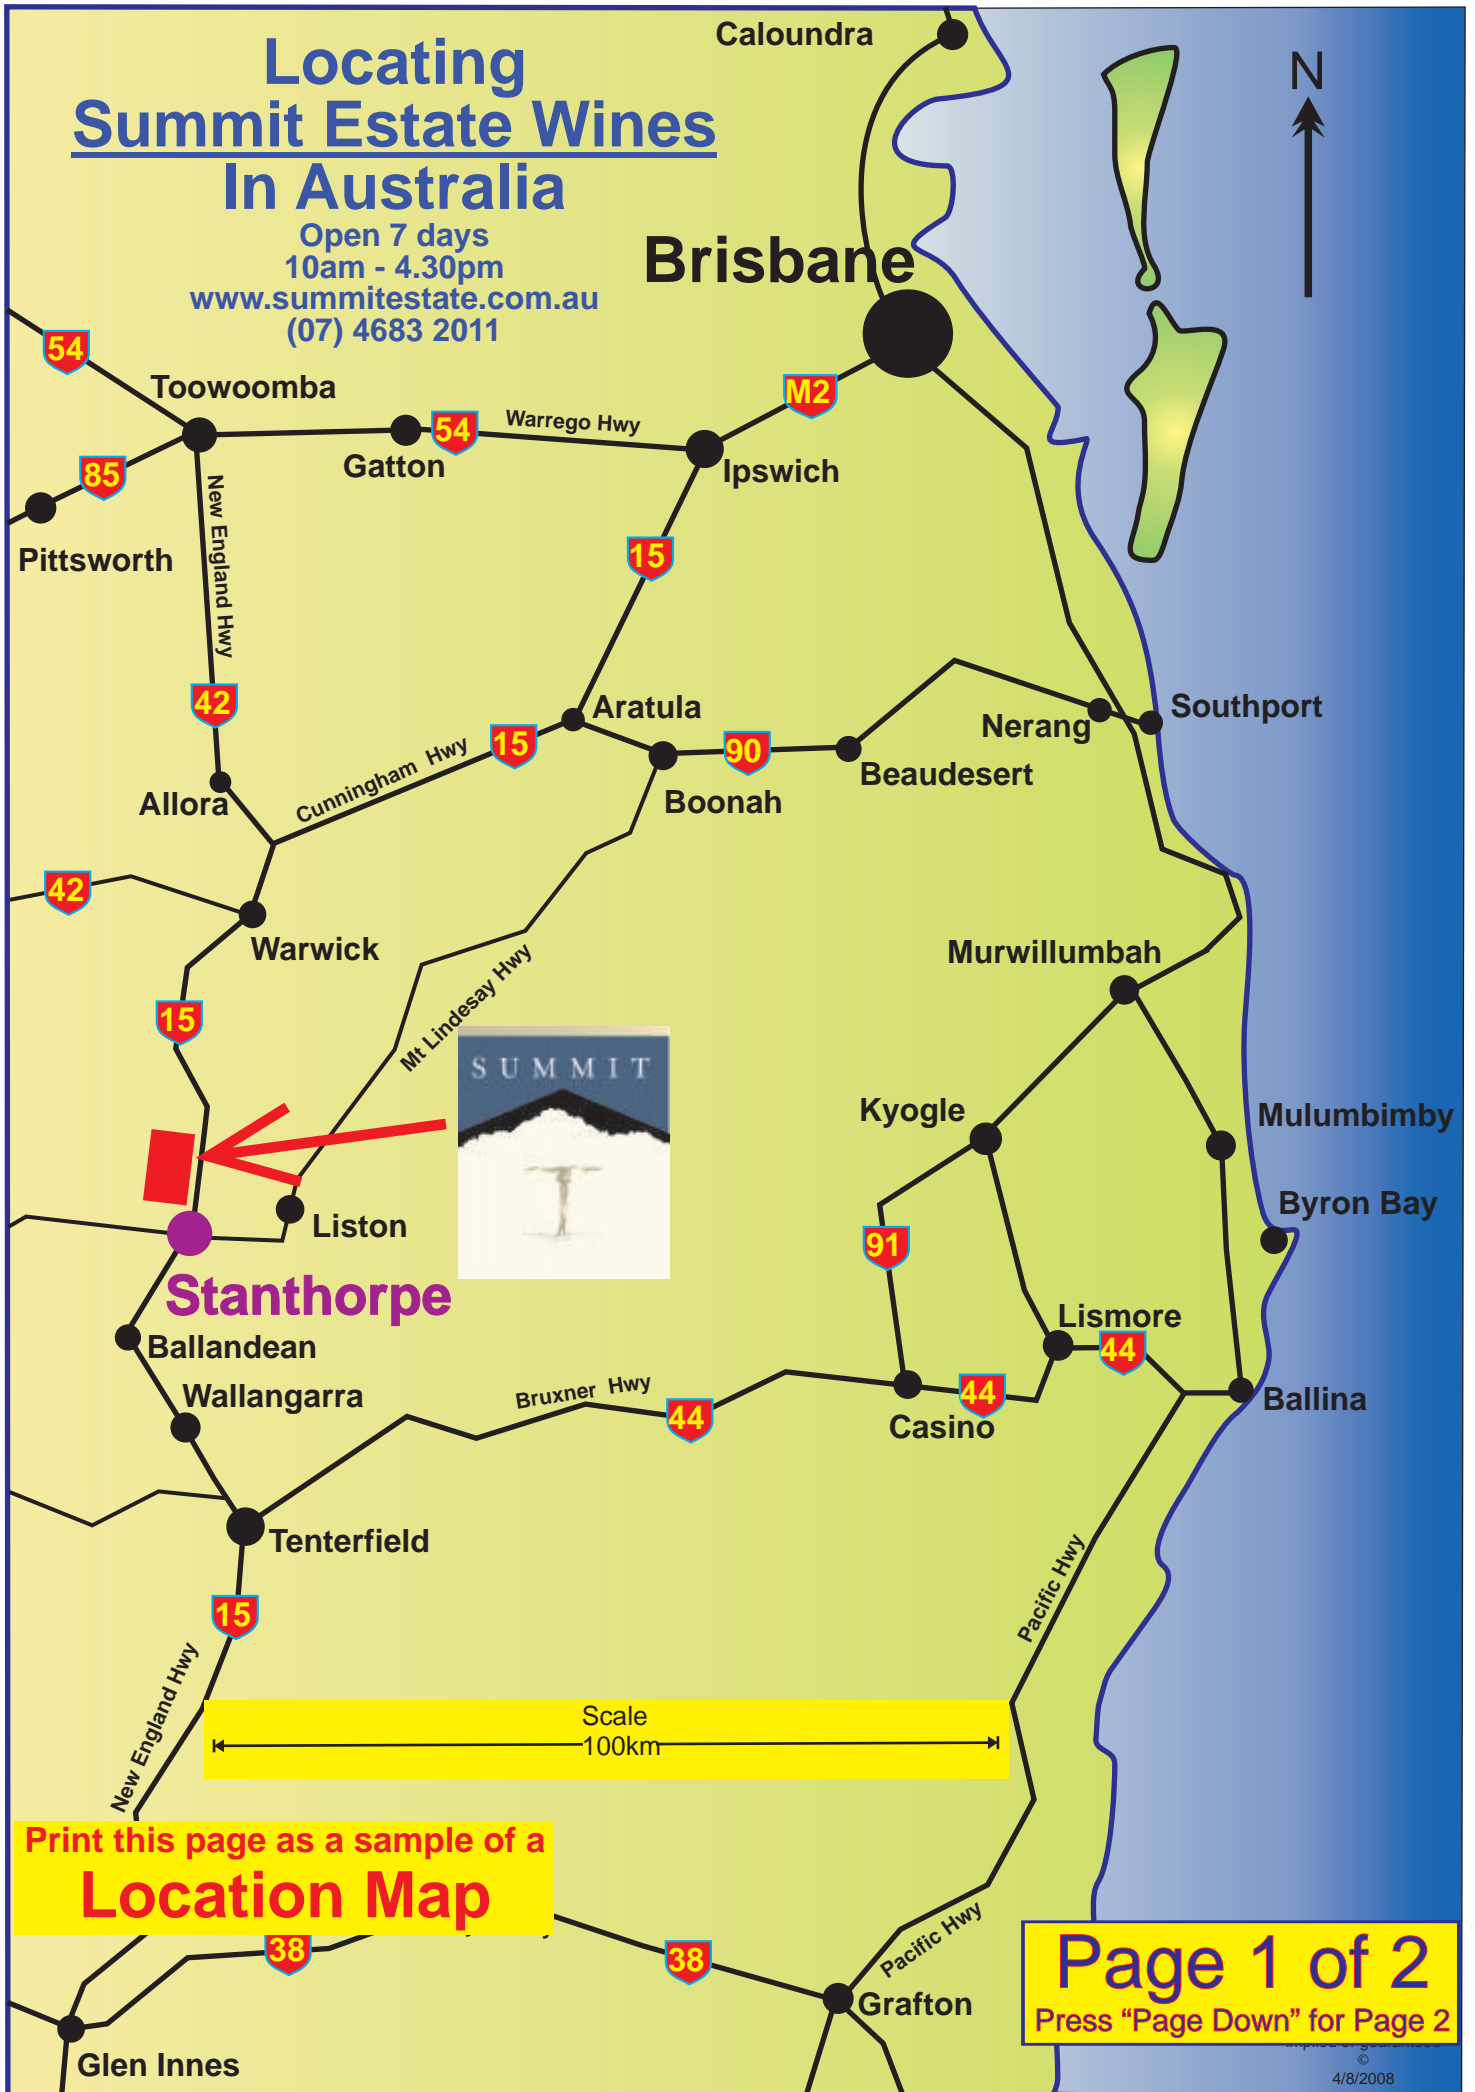

Locating Summit Estate Wines In Australia

Open 7 days
10am - 4.30pm
www.summitestate.com.au
(07) 4683 2011

Brisbane

Stanthorpe

Print this page as a sample of a
Location Map

Page 1 of 2

Press "Page Down" for Page 2

MAYNE MAPS – LOCATION MAPS

Alan from Mayne Maps has produced Location Maps for Tourism, Tourist Venues, for Wineries and for Farms.

Many successful tourist venues, farms and other businesses produce their own Location Maps to help visitors locate the venue.

The cost of a simple location map is often as little as \$50.

The charge is a once-only cost as Alan does not charge an annual fee to use the map.

Mayne Maps has produced many different location maps. Such maps can be distributed, posted, viewed on the web, downloaded or printed.