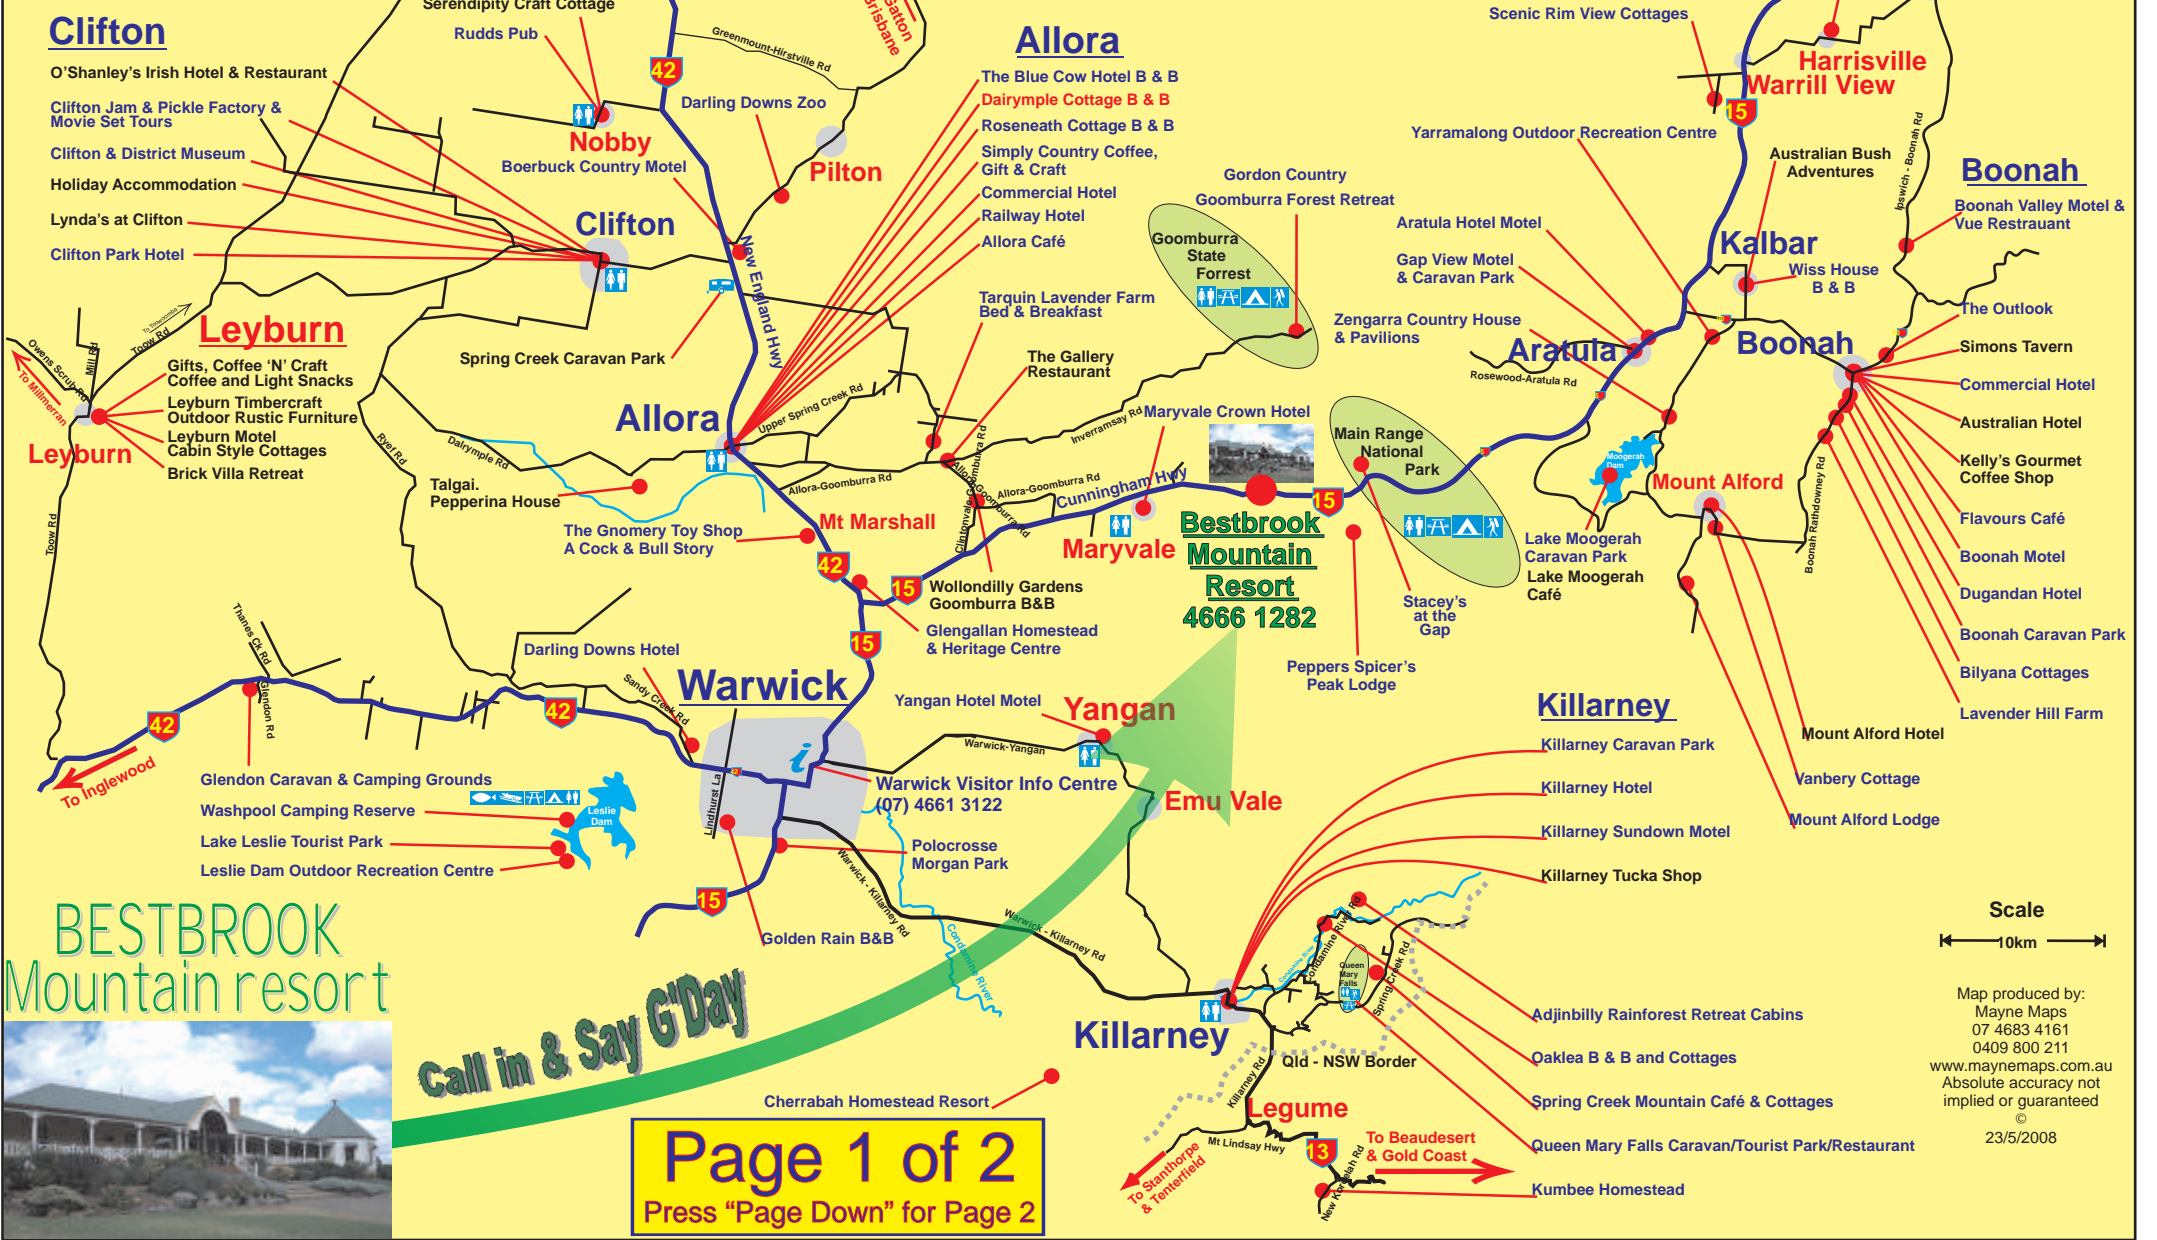

N.B. This map is "ACTIVE"
"Click" on any Purple name while
connected to the internet
to visit that site.

Warwick District Tourist Map

Warwick - Killarney - Boonah - Allora - Leyburn - Clifton

Clifton

- O'Shanley's Irish Hotel & Restaurant
- Clifton Jam & Pickle Factory & Movie Set Tours
- Clifton & District Museum
- Holiday Accommodation
- Lynda's at Clifton
- Clifton Park Hotel

Leyburn

- Gifts, Coffee 'N' Craft Coffee and Light Snacks
- Leyburn Timbercraft Outdoor Rustic Furniture
- Leyburn Motel
- Cabin Style Cottages
- Brick Villa Retreat

Allora

- Spring Creek Caravan Park
- Talgai Pepperina House
- The Gnomery Toy Shop
- A Cock & Bull Story
- Darling Downs Hotel
- Glendon Caravan & Camping Grounds
- Washpool Camping Reserve
- Lake Leslie Tourist Park
- Leslie Dam Outdoor Recreation Centre

Warwick

- Warwick Visitor Info Centre (07) 4661 3122
- Polocrosse Morgan Park
- Golden Rain B&B
- Cherrabah Homestead Resort

Allora

- The Blue Cow Hotel B & B
- Dairymple Cottage B & B
- Roseneath Cottage B & B
- Simply Country Coffee, Gift & Craft
- Commercial Hotel
- Railway Hotel
- Allora Café
- Tarquin Lavender Farm Bed & Breakfast
- The Gallery Restaurant
- Wollondilly Gardens Goomburra B&B
- Glengallan Homestead & Heritage Centre

Yangan

- Yangan Hotel Motel
- Warwick-Yangan

Killarney

Killarney

- Killarney Caravan Park
- Killarney Hotel
- Killarney Sundown Motel
- Killarney Tucka Shop

Harrisville Warrill View

Boonah

- Boonah Valley Motel & Vue Restaurant
- The Outlook
- Simons Tavern
- Commercial Hotel
- Australian Hotel
- Kelly's Gourmet Coffee Shop
- Flavours Café
- Boonah Motel
- Dugandan Hotel
- Boonah Caravan Park
- Bilyana Cottages
- Lavender Hill Farm
- Mount Alford Hotel
- Vanbery Cottage
- Mount Alford Lodge

Bestbrook Mountain Resort
4666 1282

BESTBROOK Mountain resort