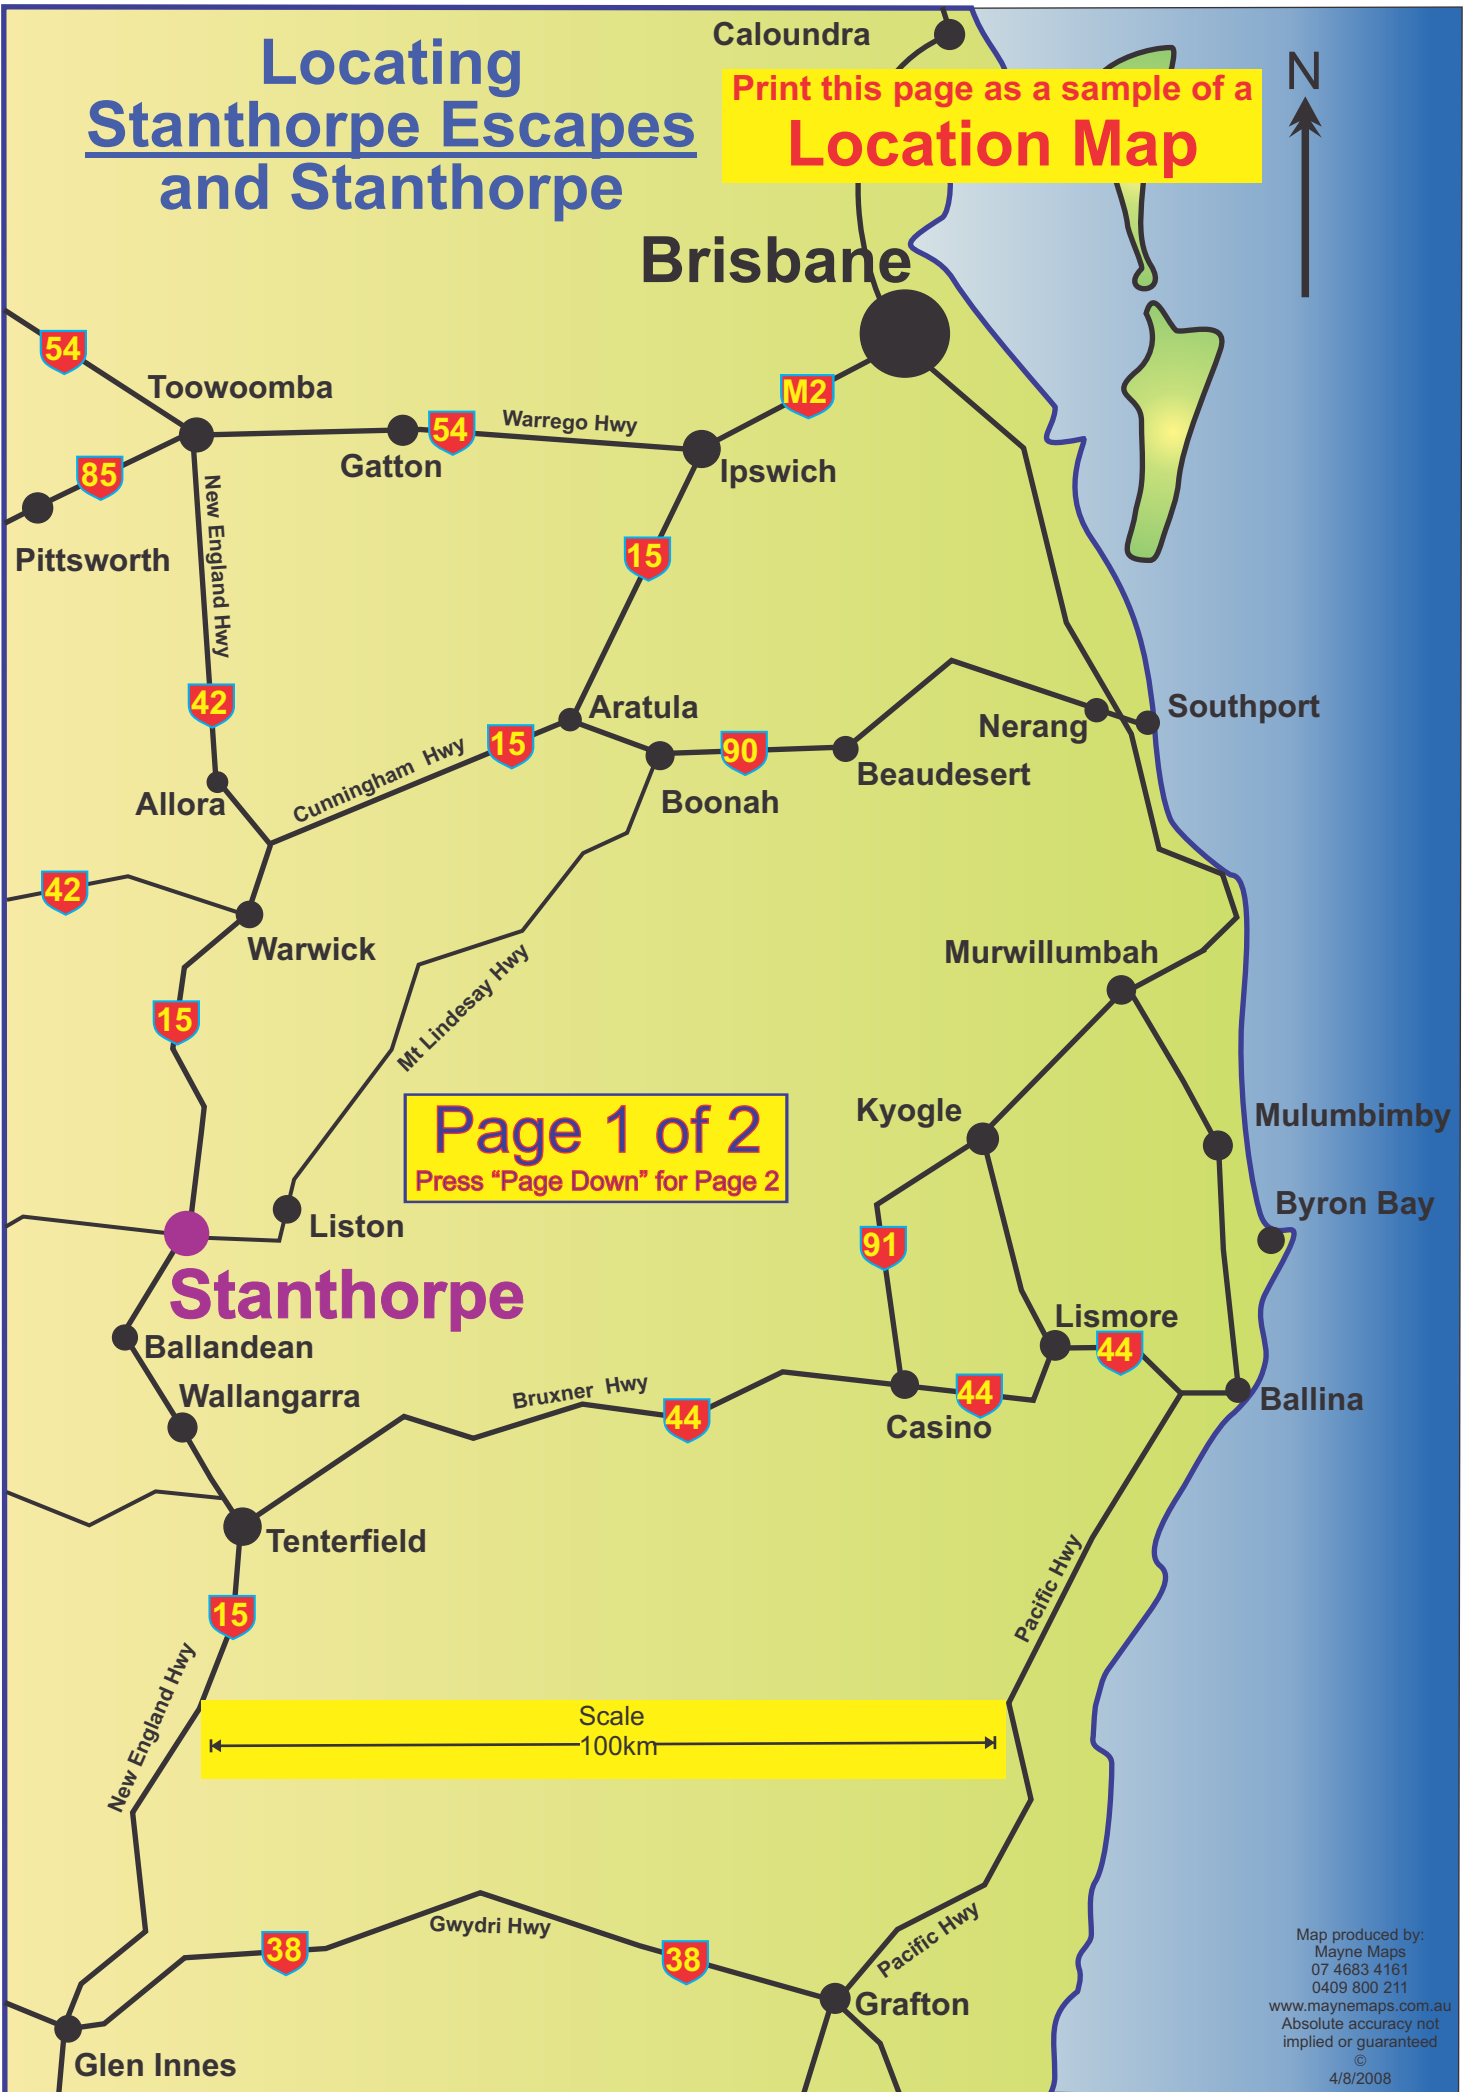

Locating Stanthorpe Escapes and Stanthorpe

Print this page as a sample of a **Location Map**

Page 1 of 2
Press "Page Down" for Page 2

MAYNE MAPS – LOCATION MAPS

Alan from Mayne Maps has produced Location Maps for Tourism, Tourist Venues, for Wineries and for Farms.

Many successful tourist venues, farms and other businesses produce their own Location Maps to help clients find them.

The cost of a simple location map is often as little as \$50.

The charge is a once-only cost as Alan does not charge an annual fee to use the map.

Mayne Maps has produced many different location maps. Such maps can be distributed, posted, viewed on the web, downloaded or printed.

Until recently, Google Maps were extensively used for this purpose. Now, many venues are seeing the advantage of using maps as are displayed here.

Wineries have also used Mayne Maps for producing Location Maps to help their customers find them.

Contact Mayne Maps and tell Alan about your property and your requirements. He will provide an expected price or quote and also send you samples of maps similar to your property that he has produced in the past.