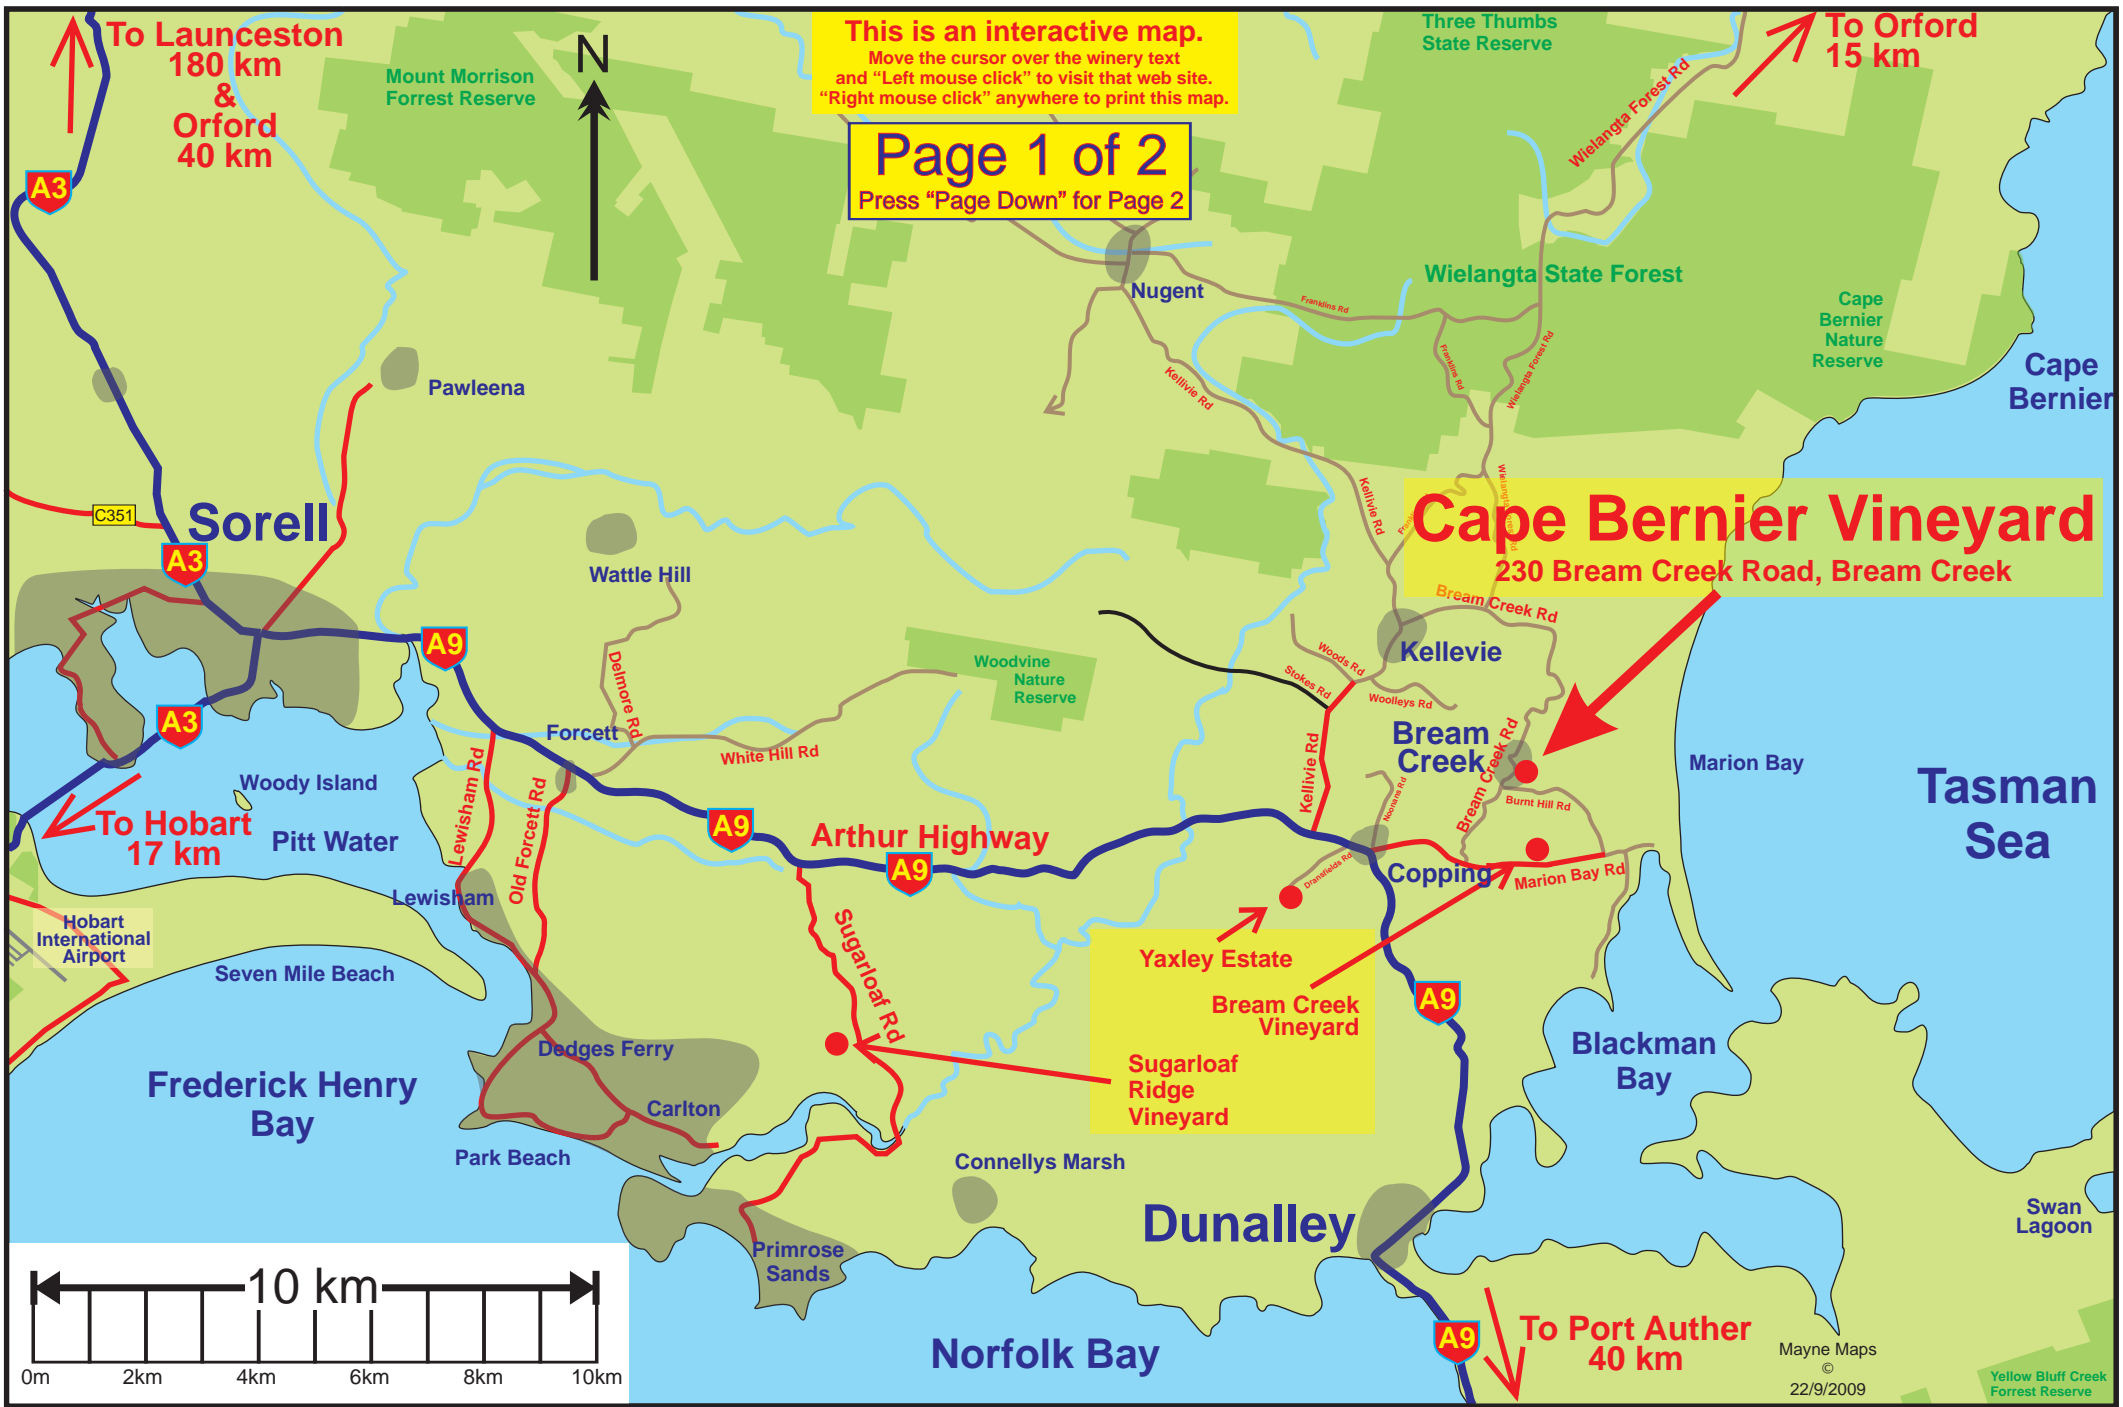

This is an interactive map.
Move the cursor over the winery text
and "Left mouse click" to visit that web site.
"Right mouse click" anywhere to print this map.

Page 1 of 2
Press "Page Down" for Page 2

Cape Bernier Vineyard
230 Bream Creek Road, Bream Creek

Yaxley Estate
Bream Creek Vineyard
Sugarloaf Ridge Vineyard

MAYNE MAPS – LOCATION MAPS

Alan from Mayne Maps has produced Location Maps for Tourism, Tourist Venues, for Wineries and for Farms.

Many successful tourist venues, farms and other businesses produce their own Location Maps to help visitors locate the venue.

The cost of a simple location map is often as little as \$50.

The charge is a once-only cost as Alan does not charge an annual fee to use the map.

Mayne Maps has produced many different location maps. Such maps can be distributed, posted, viewed on the web, downloaded or printed.