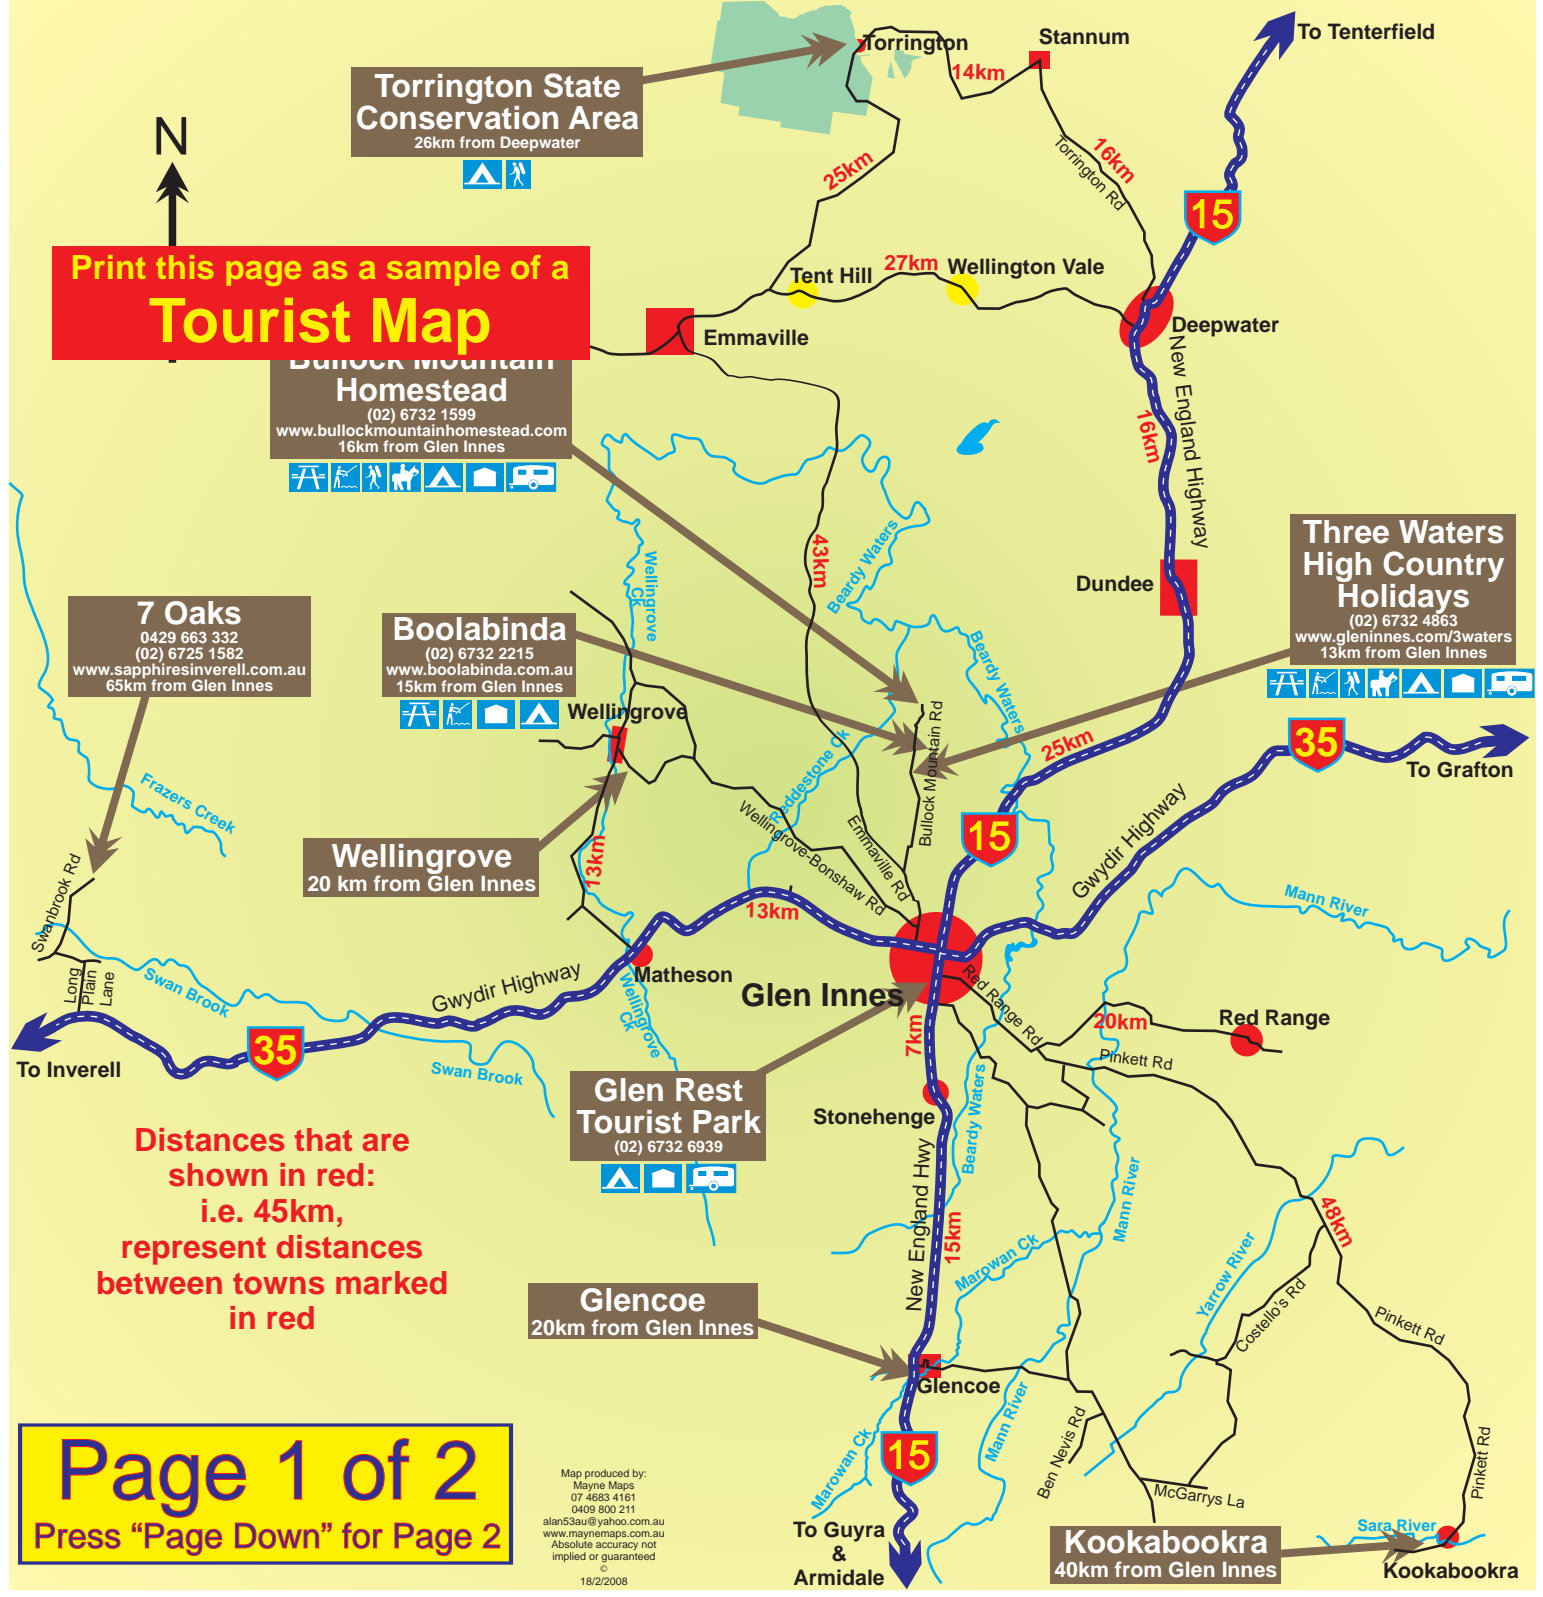

Print this page as a sample of a **Tourist Map**

Torrington State Conservation Area
26km from Deepwater

Bullock Mountain Homestead
(02) 6732 1599
www.bullockmountainhomestead.com
16km from Glen Innes

7 Oaks
0429 663 332
(02) 6725 1582
www.sapphiresinverell.com.au
65km from Glen Innes

Boolabinda
(02) 6732 2215
www.boolabinda.com.au
15km from Glen Innes

Three Waters High Country Holidays
(02) 6732 4863
www.gleninnes.com/3waters
13km from Glen Innes

Wellinggrove
20 km from Glen Innes

Glen Rest Tourist Park
(02) 6732 6939

Glencoe
20km from Glen Innes

Page 1 of 2
Press "Page Down" for Page 2

Kookabookra
40km from Glen Innes