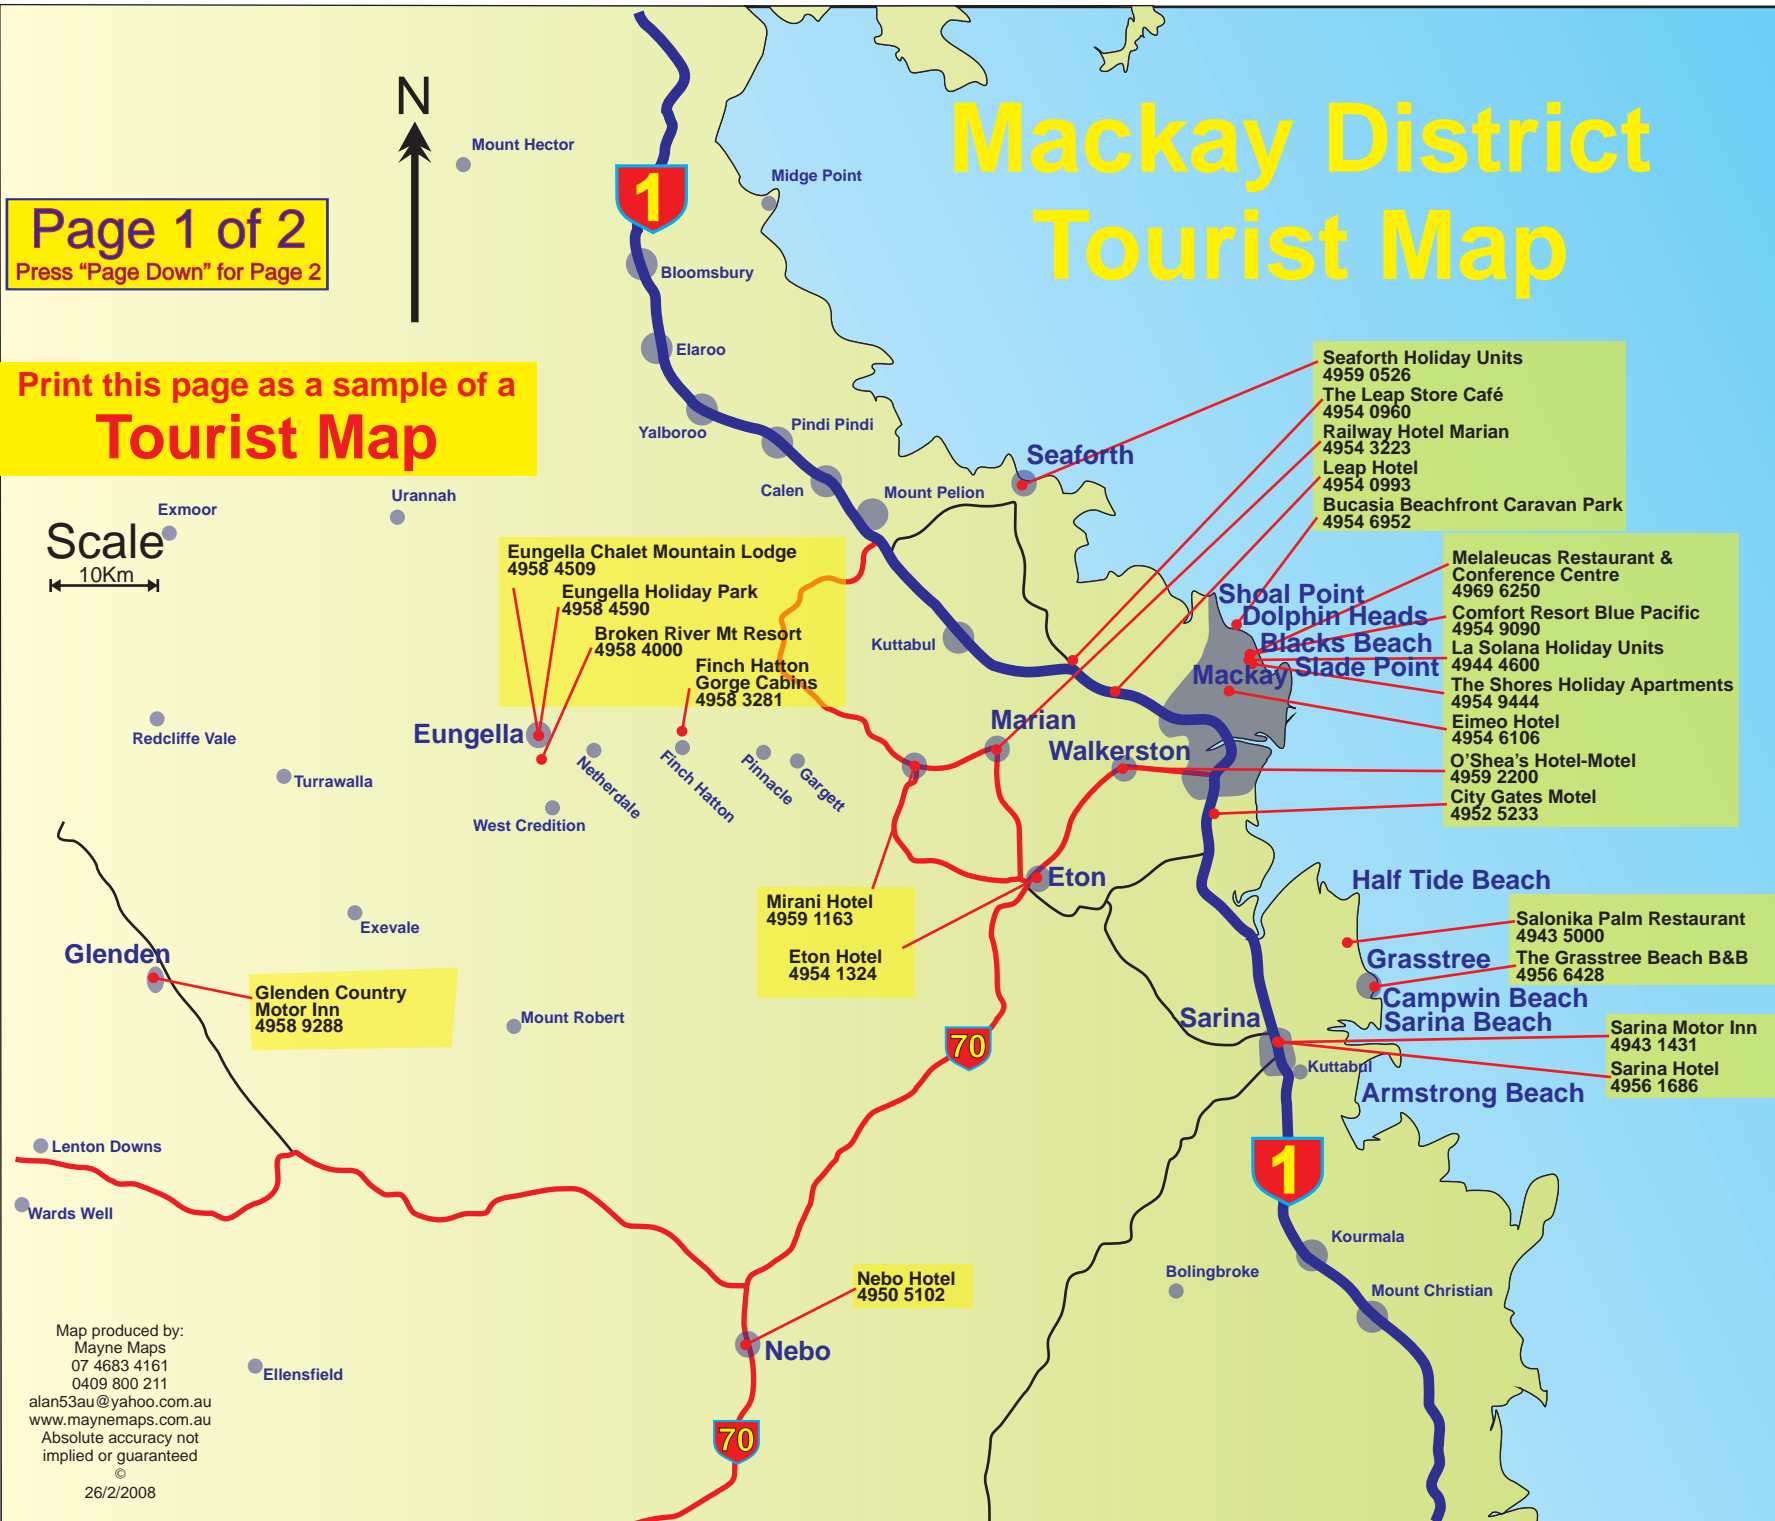

Mackay District Tourist Map

Print this page as a sample of a
Tourist Map

Scale
10Km

Eungella Chalet Mountain Lodge
4958 4509
Eungella Holiday Park
4958 4590
Broken River Mt Resort
4958 4000
Finch Hatton Gorge Cabins
4958 3281

Glenden Country Motor Inn
4958 9288

Mirani Hotel
4959 1163
Eton Hotel
4954 1324

Nebo Hotel
4950 5102

Seaforth Holiday Units
4959 0526
The Leap Store Café
4954 0960
Railway Hotel Marian
4954 3223
Leap Hotel
4954 0993
Bucasia Beachfront Caravan Park
4954 6952

Alan produces Tourist Maps very economically using data from a multitude of sources.

The cost of a Map depends on the amount of work required but some of these samples were only a few hundred dollars.

Alan charges only for the production of the map, there are no ongoing charges for using the map.

The map belongs to the venue and they may do with it as they wish.

The map may be placed on the web site. It may be printed by the venue or by a professional printer of the venues choice.

The map may also be printed on large display or poster prints for display in the venue. It may also be used to enhance the venue or the produce made by the venue.