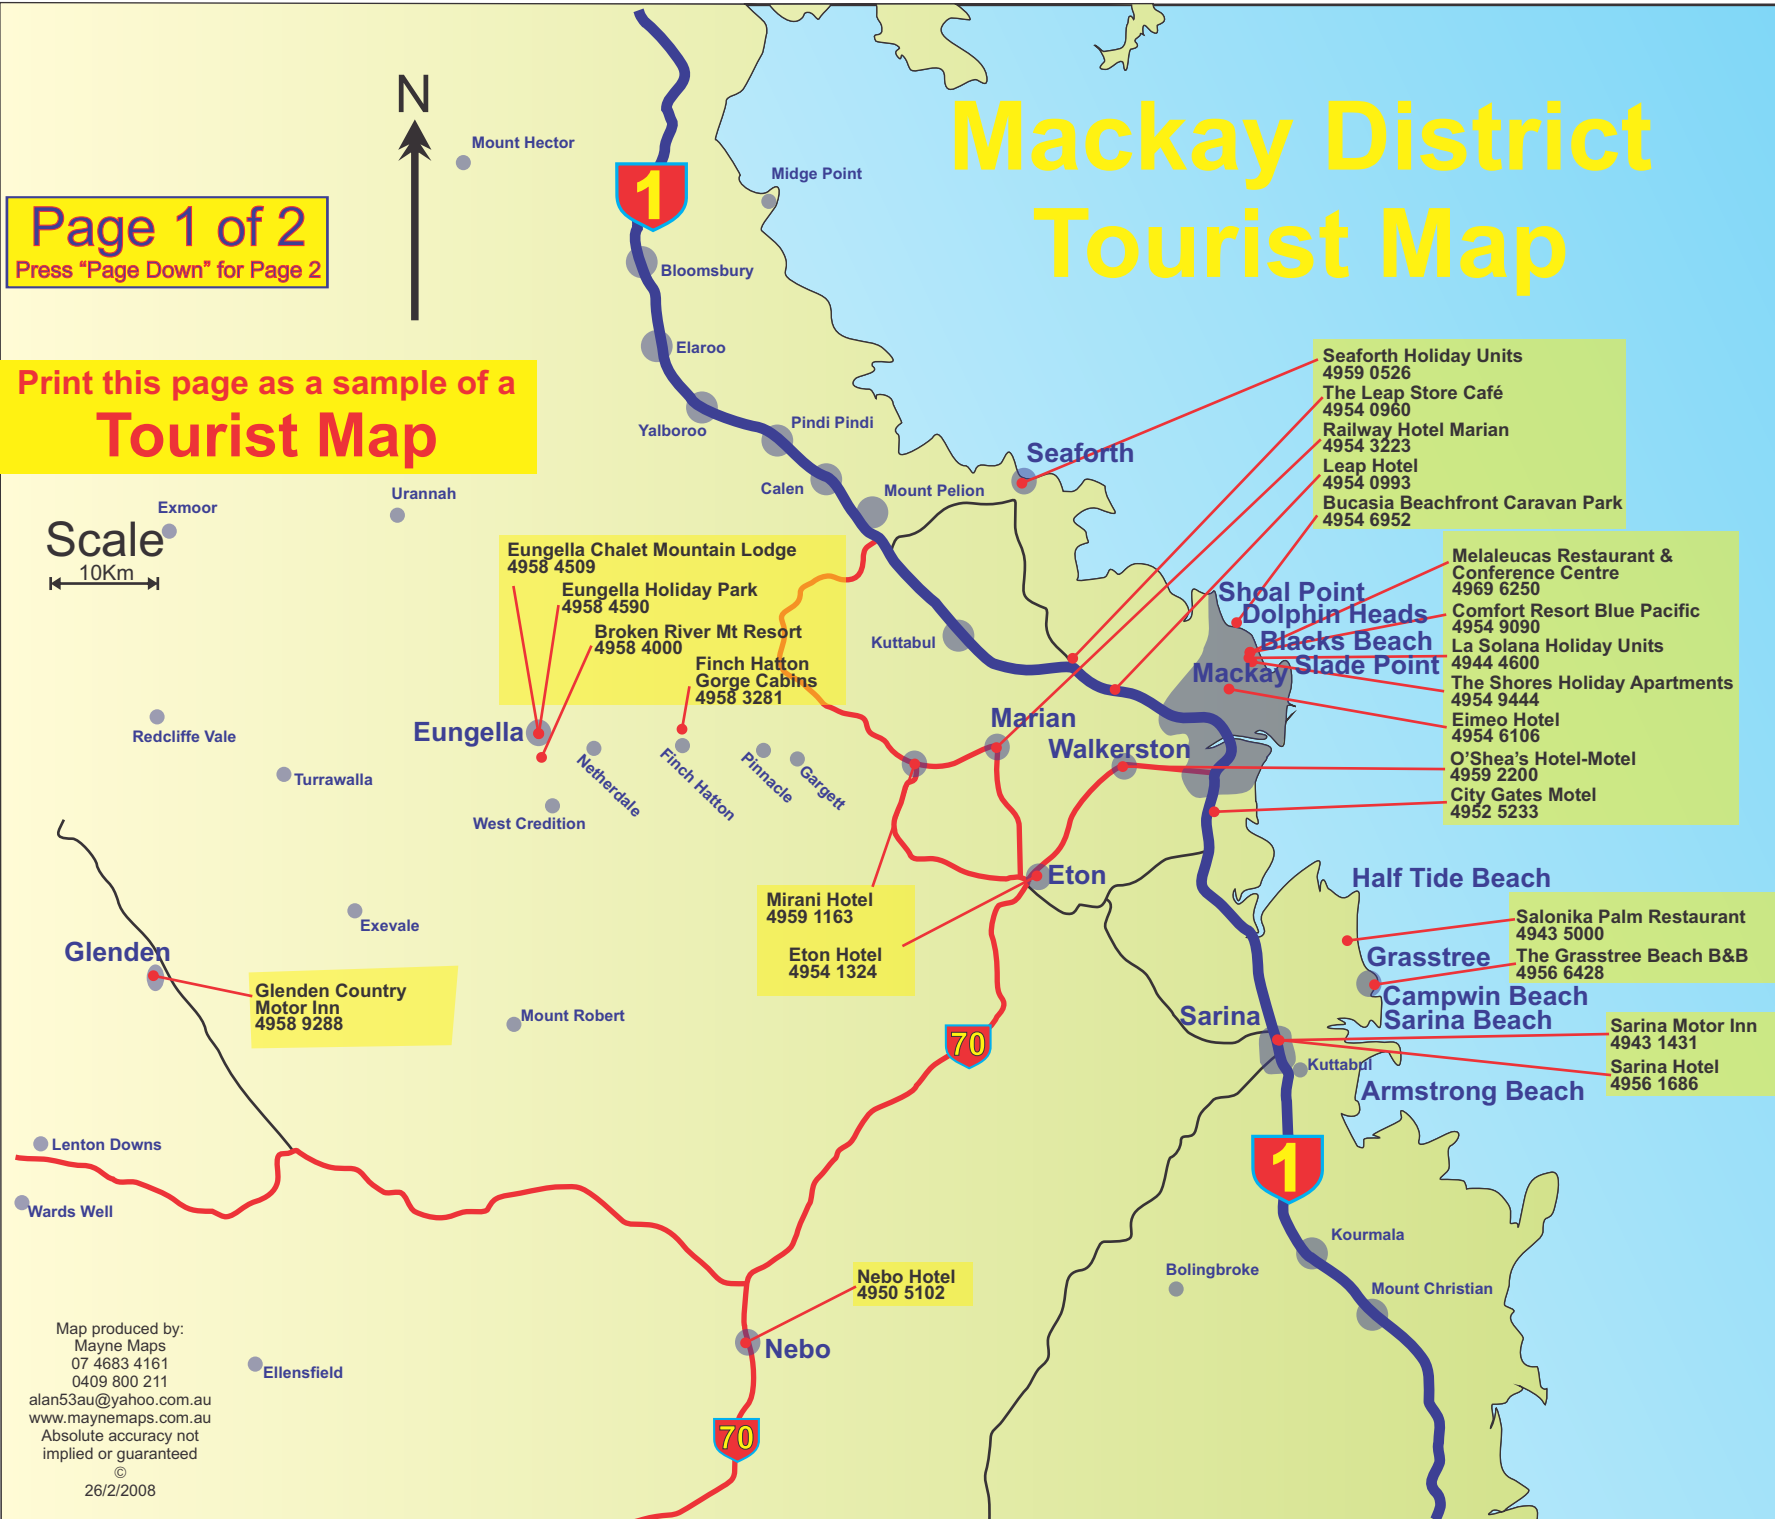

Mackay District Tourist Map

Print this page as a sample of a
Tourist Map

Scale
10Km

Eungella Chalet Mountain Lodge
4958 4509
Eungella Holiday Park
4958 4590
Broken River Mt Resort
4958 4000
Finch Hatton Gorge Cabins
4958 3281

Seaforth Holiday Units
4959 0526
The Leap Store Café
4954 0960
Railway Hotel Marian
4954 3223
Leap Hotel
4954 0993
Bucasia Beachfront Caravan Park
4954 6952

Melaleucas Restaurant & Conference Centre
4969 6250
Comfort Resort Blue Pacific
4954 9090
La Solana Holiday Units
4944 4600
The Shores Holiday Apartments
4954 9444
Eimeo Hotel
4954 6106
O'Shea's Hotel-Motel
4959 2200
City Gates Motel
4952 5233

Salonika Palm Restaurant
4943 5000
The Grasree Beach B&B
4956 6428

Sarina Motor Inn
4943 1431
Sarina Hotel
4956 1686

Mirani Hotel
4959 1163
Eton Hotel
4954 1324

Nebo Hotel
4950 5102

Glenden Country Motor Inn
4958 9288