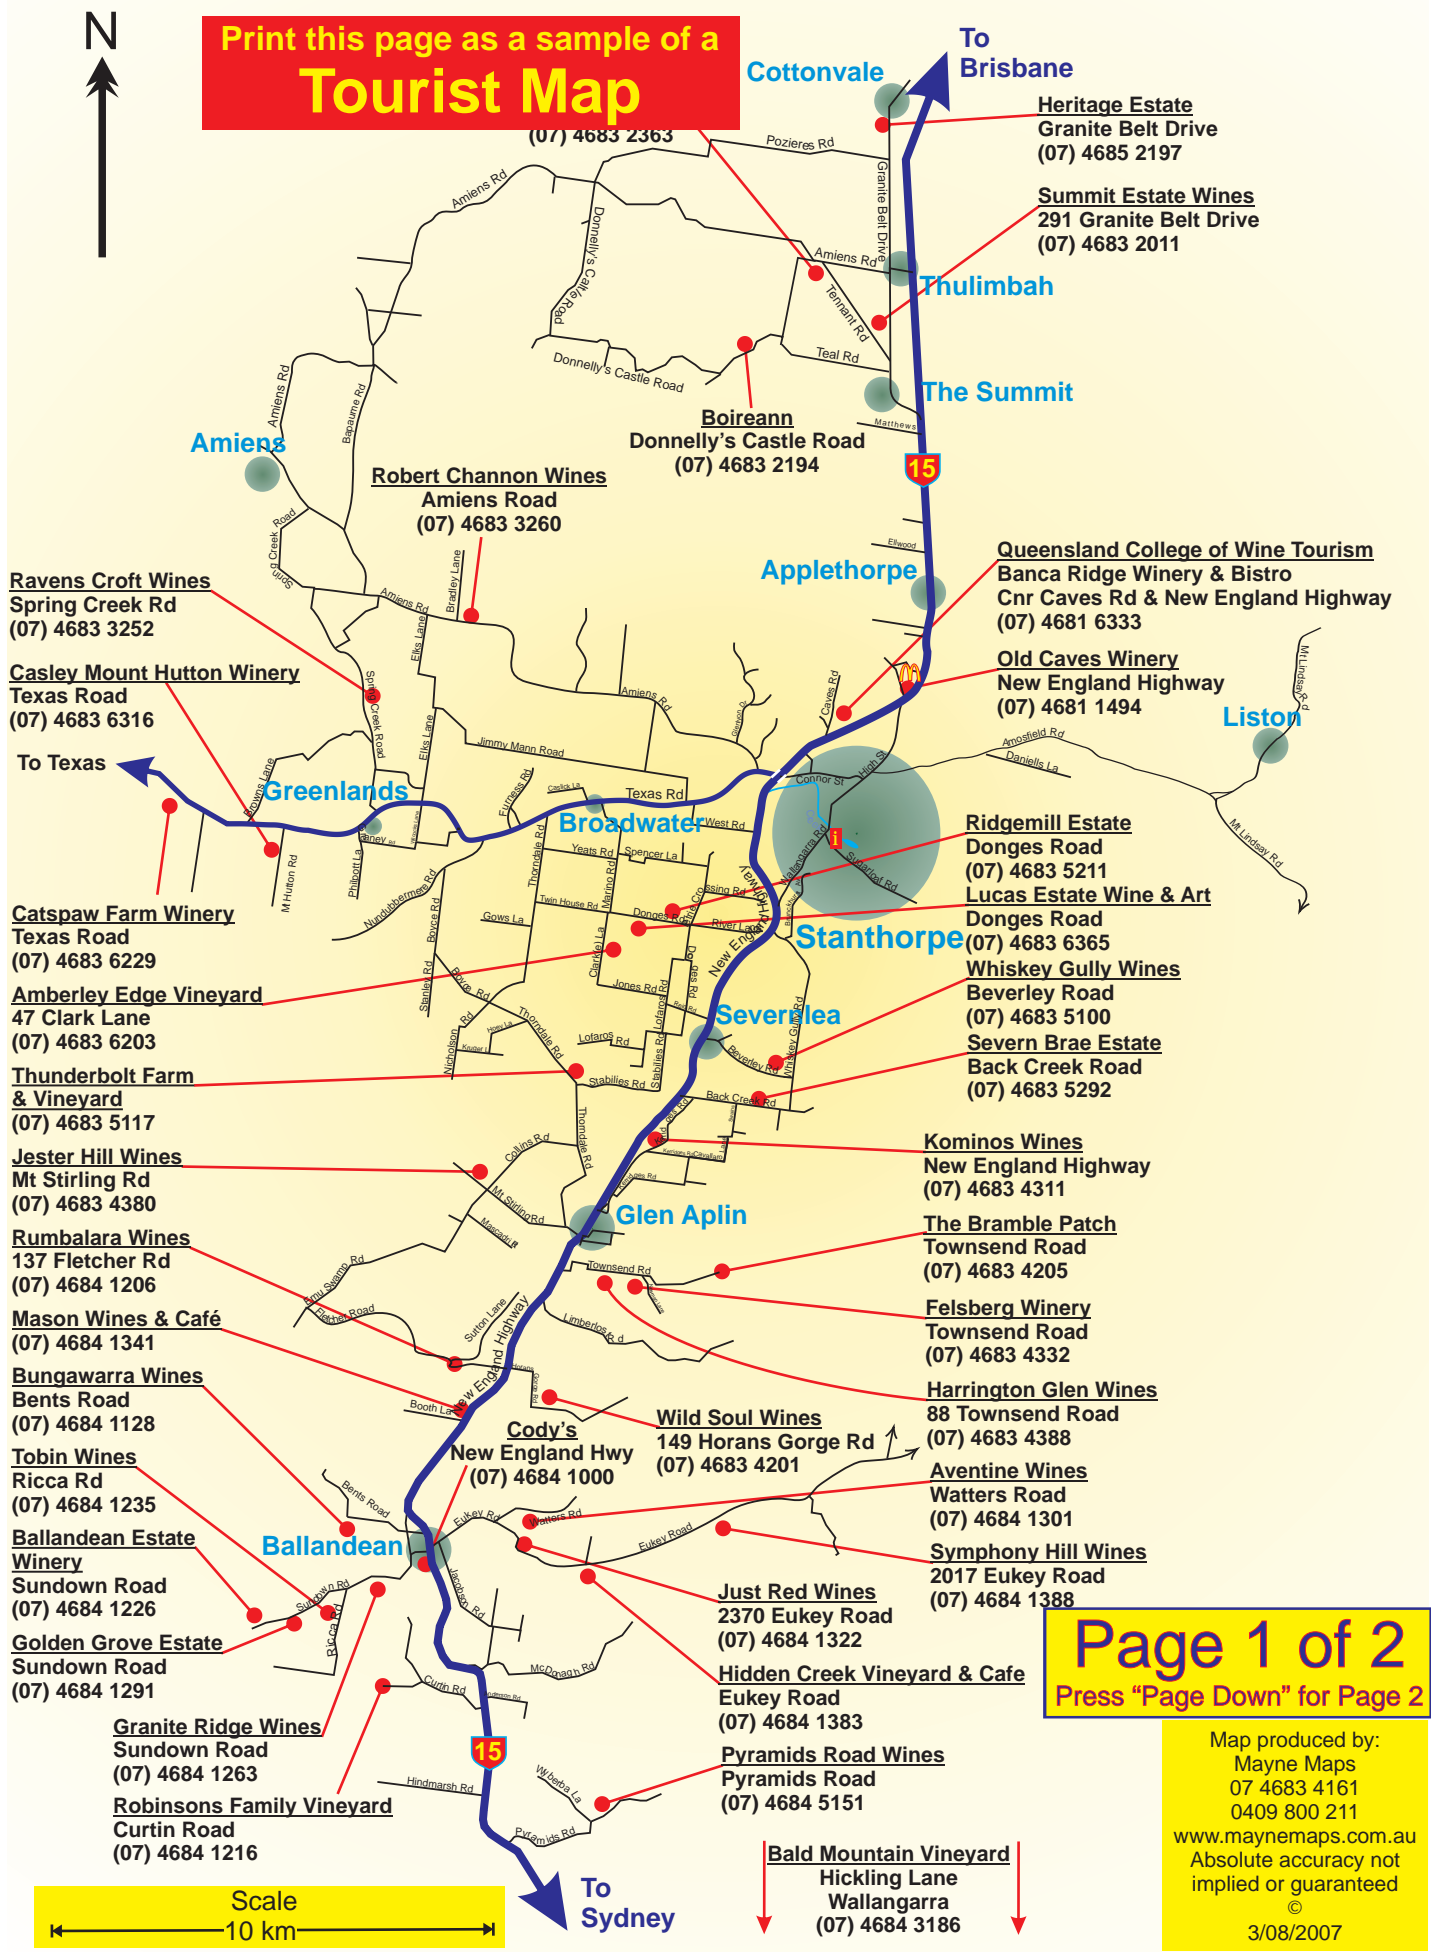

WINERIES on the Granite Belt

Print this page as a sample of a
Tourist Map

Ravens Croft Wines
Spring Creek Rd
(07) 4683 3252

Casley Mount Hutton Winery
Texas Road
(07) 4683 6316

Catspaw Farm Winery
Texas Road
(07) 4683 6229

Scale
10 km

MAYNE MAPS – TOURIST MAPS

Mayne Maps has produced a wide range of Tourist Maps.

Tourist maps can be made interactive and you are invited to view the Interactive Tab on this webs site.

Alan produces Tourist Maps very economically using data from a multitude of sources.

The cost of a Map depends on the amount of work required but some of these samples were only a few hundred dollars.

Alan charges only for the production of the map, there are no ongoing charges for using the map.

The map belongs to the venue and they may do with it as they wish.

The map may be placed on the web site. It may be printed by the venue or by a professional printer of the venues choice.

The map may also be printed on large display or poster prints for display in the venue. It may also be used to enhance the venue or the produce made by the venue.