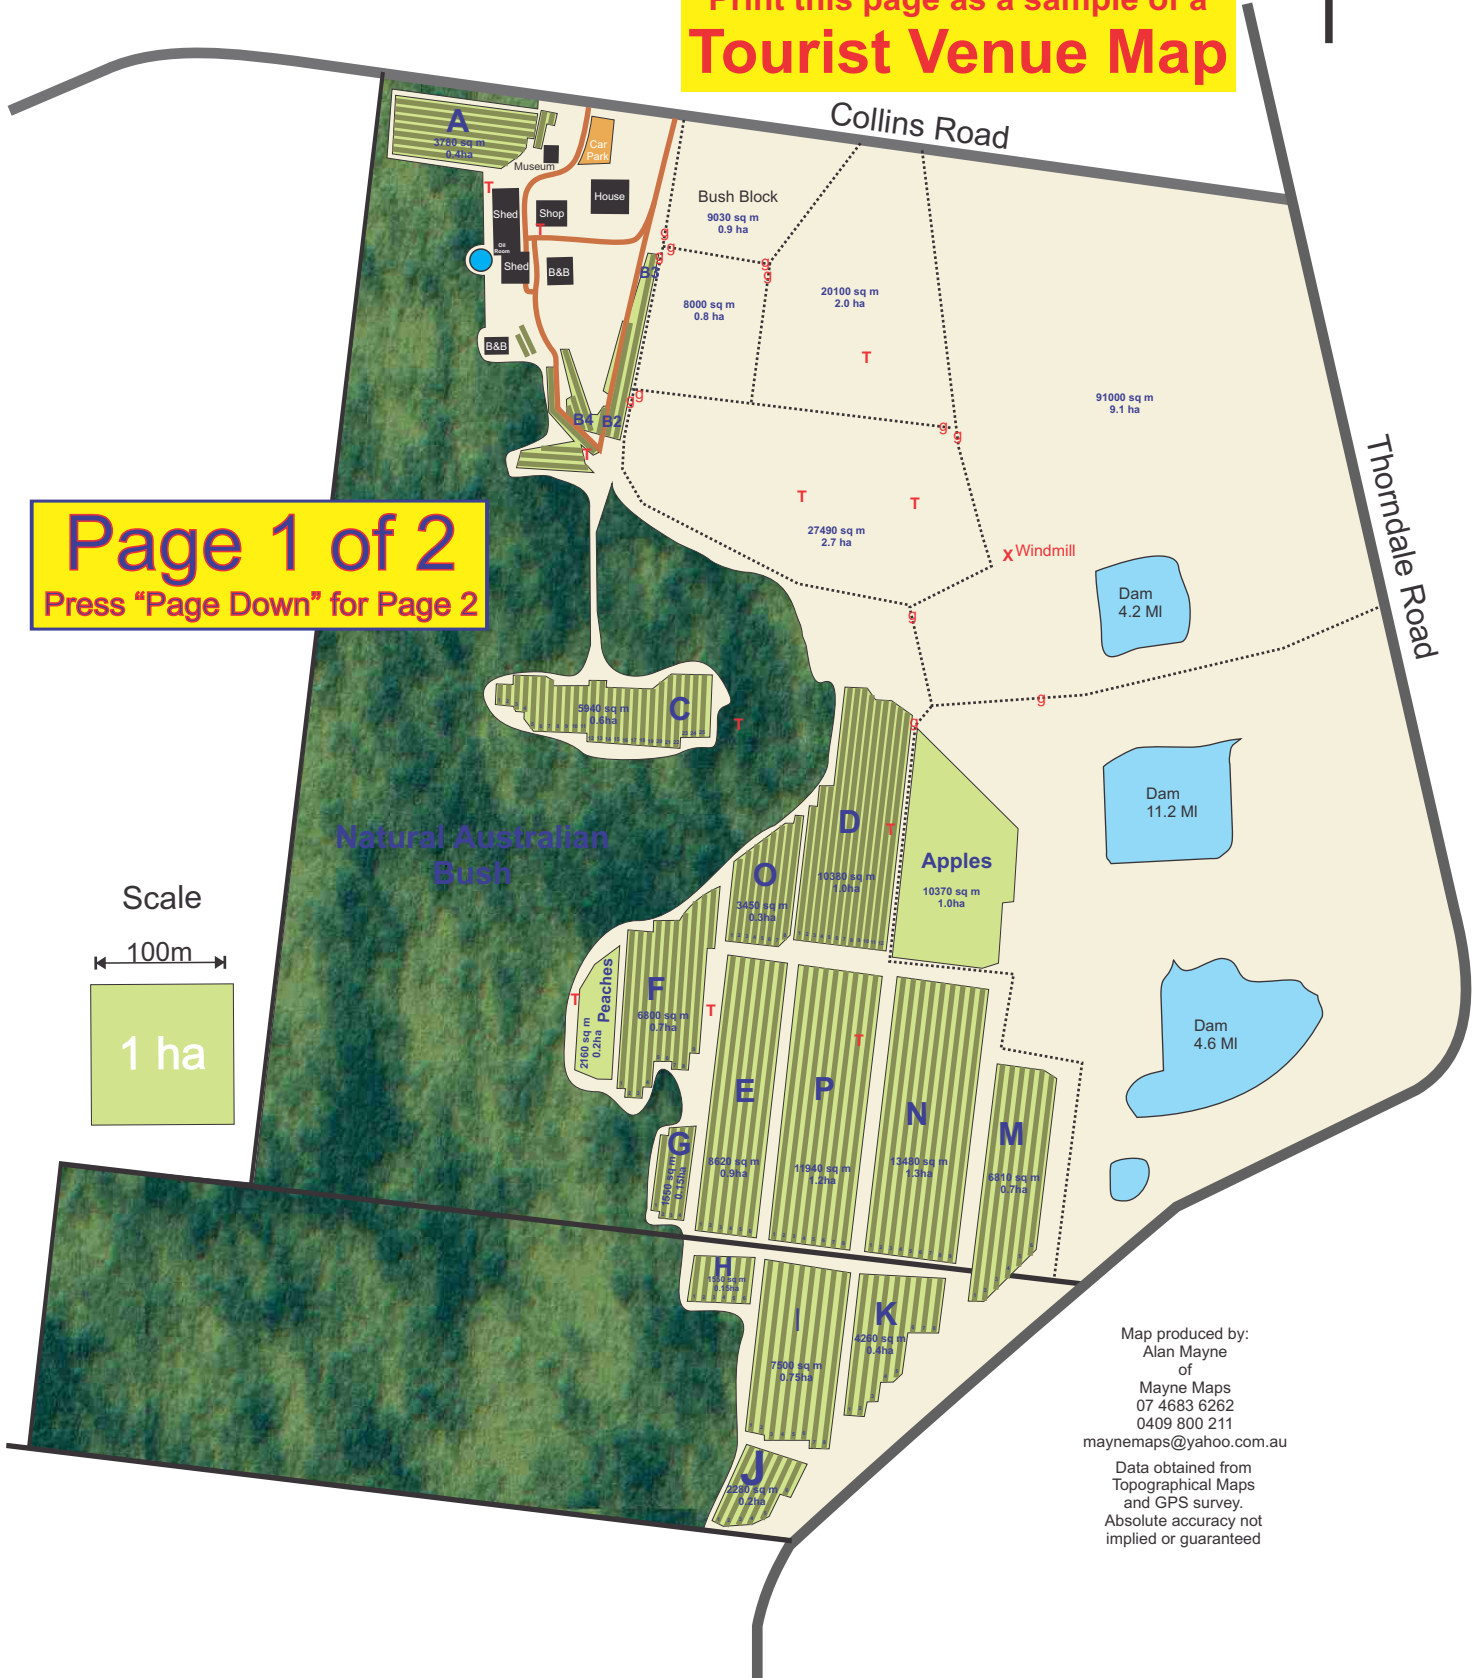

Mount Stirling Olives

The Taste of the Mediterian with the flavour of Australia

Print this page as a sample of a
Tourist Venue Map

Page 1 of 2
Press "Page Down" for Page 2

Map produced by:
Alan Mayne
of
Mayne Maps
07 4683 6262
0409 800 211
maynemaps@yahoo.com.au

Data obtained from
Topographical Maps
and GPS survey.
Absolute accuracy not
implied or guaranteed