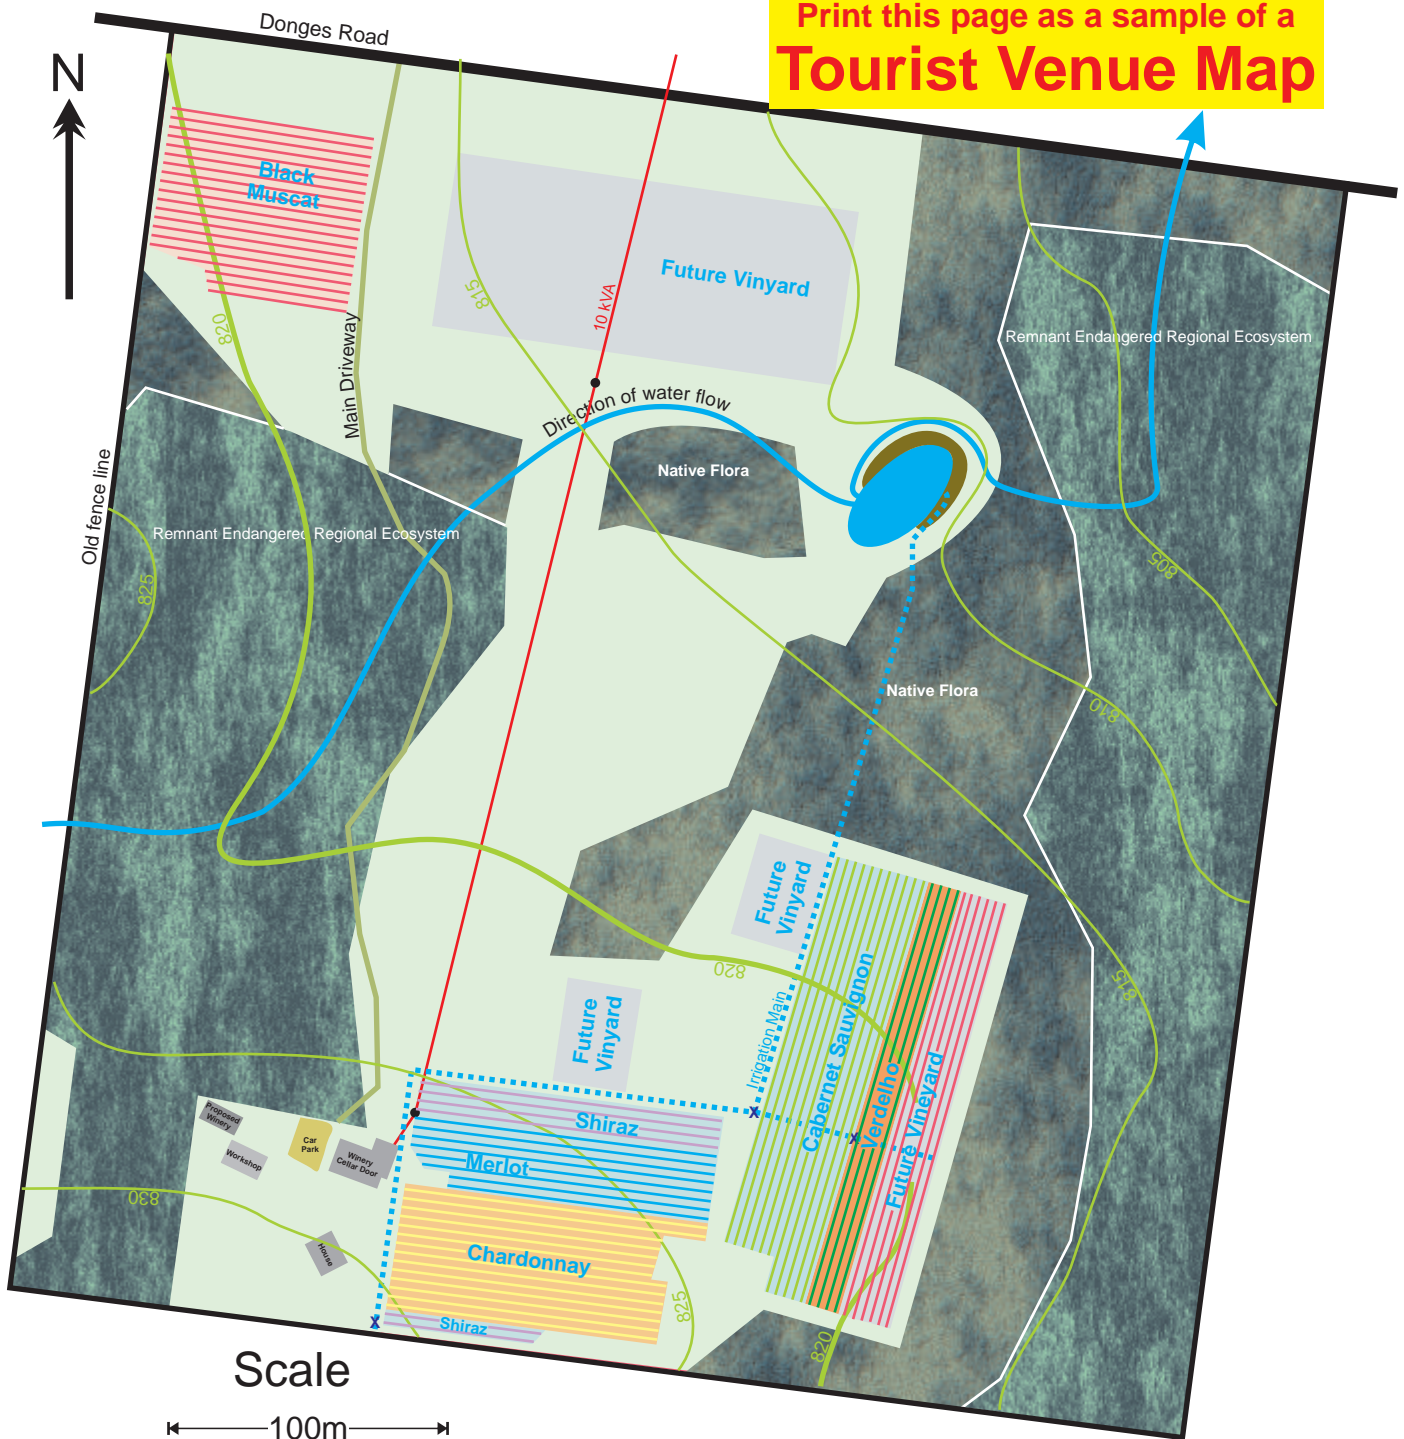

Lucas Estate

Print this page as a sample of a **Tourist Venue Map**

Scale

100m