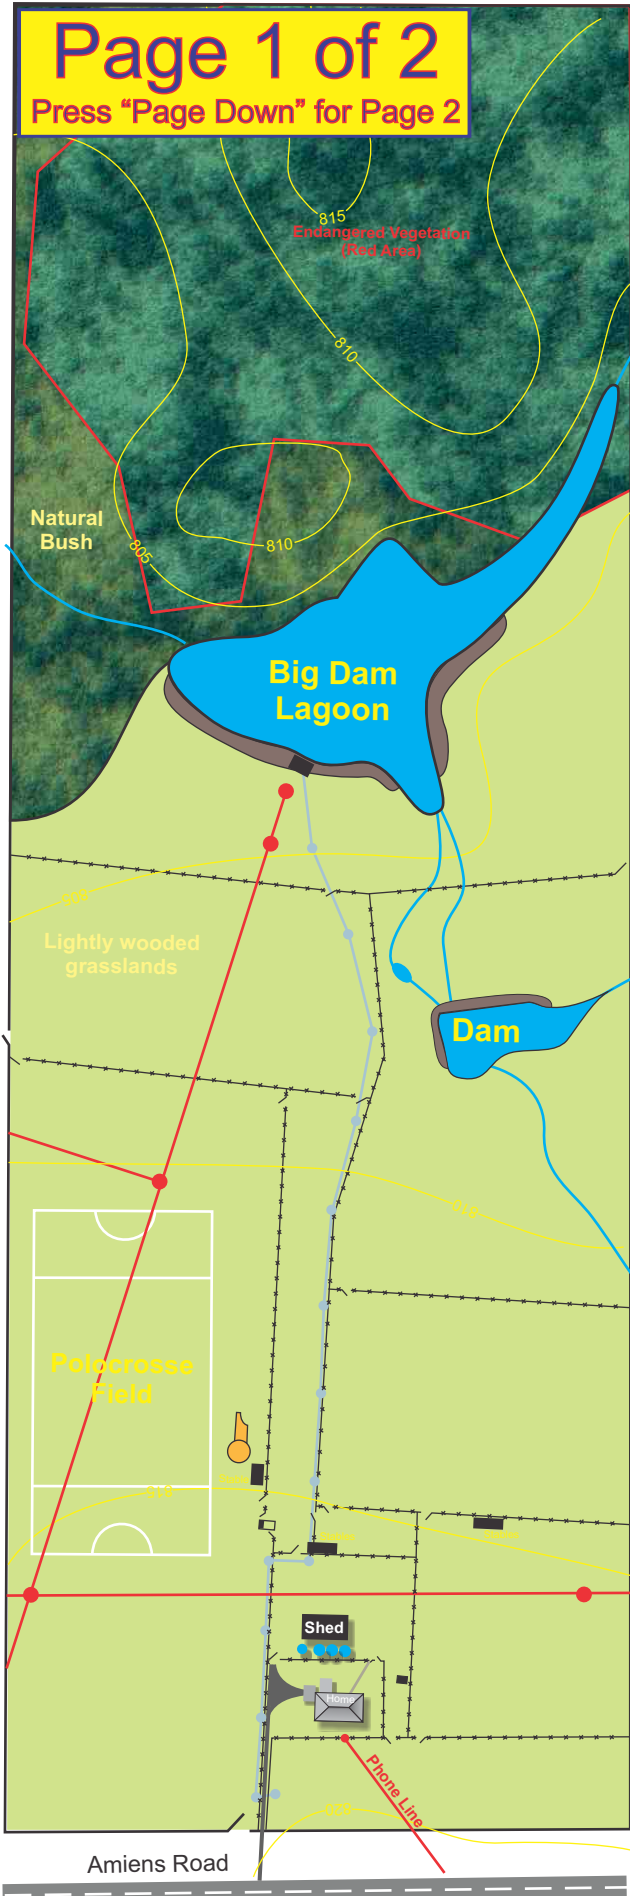

Private Property

Page 1 of 2

Press "Page Down" for Page 2

A Boutique Winery

Print this page as a sample of a
Tourist Venue Map

MAYNE MAPS – TOURIST VENUE MAPS

Mayne Maps has produced a wide range of Maps for Tourist Venues.

Tourist maps can be made interactive and you are invited to view the Interactive Tab on this website.

Alan produces Tourist Venue Maps very economically using data from a multitude of sources.

The cost of a Map depends on the amount of work required but some of these samples were only a few hundred dollars.

Alan charges only for the production of the map, there are no ongoing charges for using the map.

The map belongs to the venue and they may do with it as they wish.

The map may be placed on the web site. It may be printed by the venue or by a professional printer of the venue's choice.

The map may also be printed on large display or poster prints for display in the venue. It may also be used to enhance the venue or the produce made by the venue.

Contact Mayne Maps and tell Alan about your property and your requirements. He will provide an expected price or a quote and also send you samples of maps similar to your property that he has produced in the past.