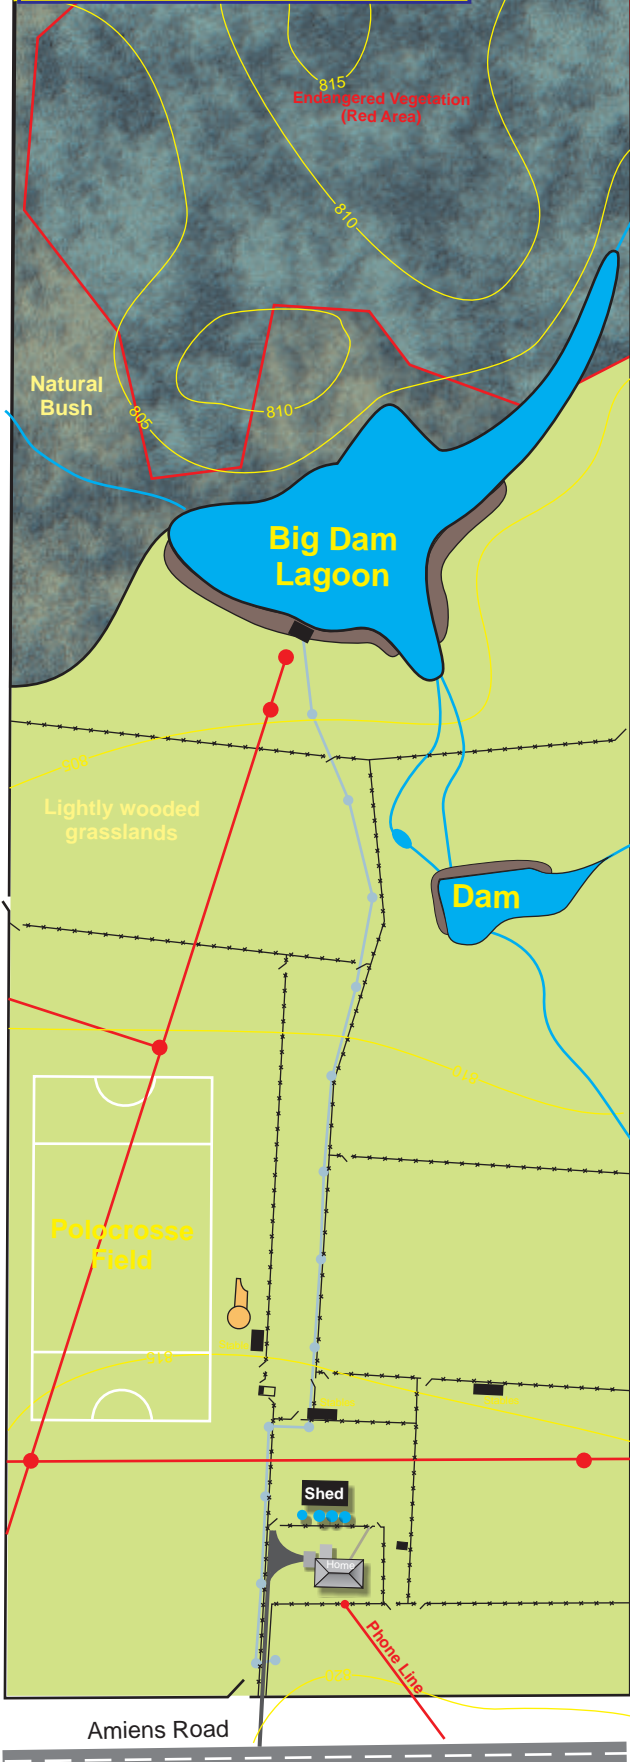

# A Boutique Winery

Print this page as a sample of a  
Tourist Venue Map

Alan produces Tourist Venue Maps very economically using data from a multitude of sources.

The cost of a Map depends on the amount of work required but some of these samples were only a few hundred dollars.

Alan charges only for the production of the map, there are no ongoing charges for using the map.

The map belongs to the venue and they may do with it as they wish.

The map may be placed on the web site. It may be printed by the venue or by a professional printer of the venues choice.

The map may also be printed on large display or poster prints for display in the venue. It may also be used to enhance the venue or the produce made by the venue.

Alan suggests that you find a map from the samples similar to your requirements. Give him a call and he will provide a quote.