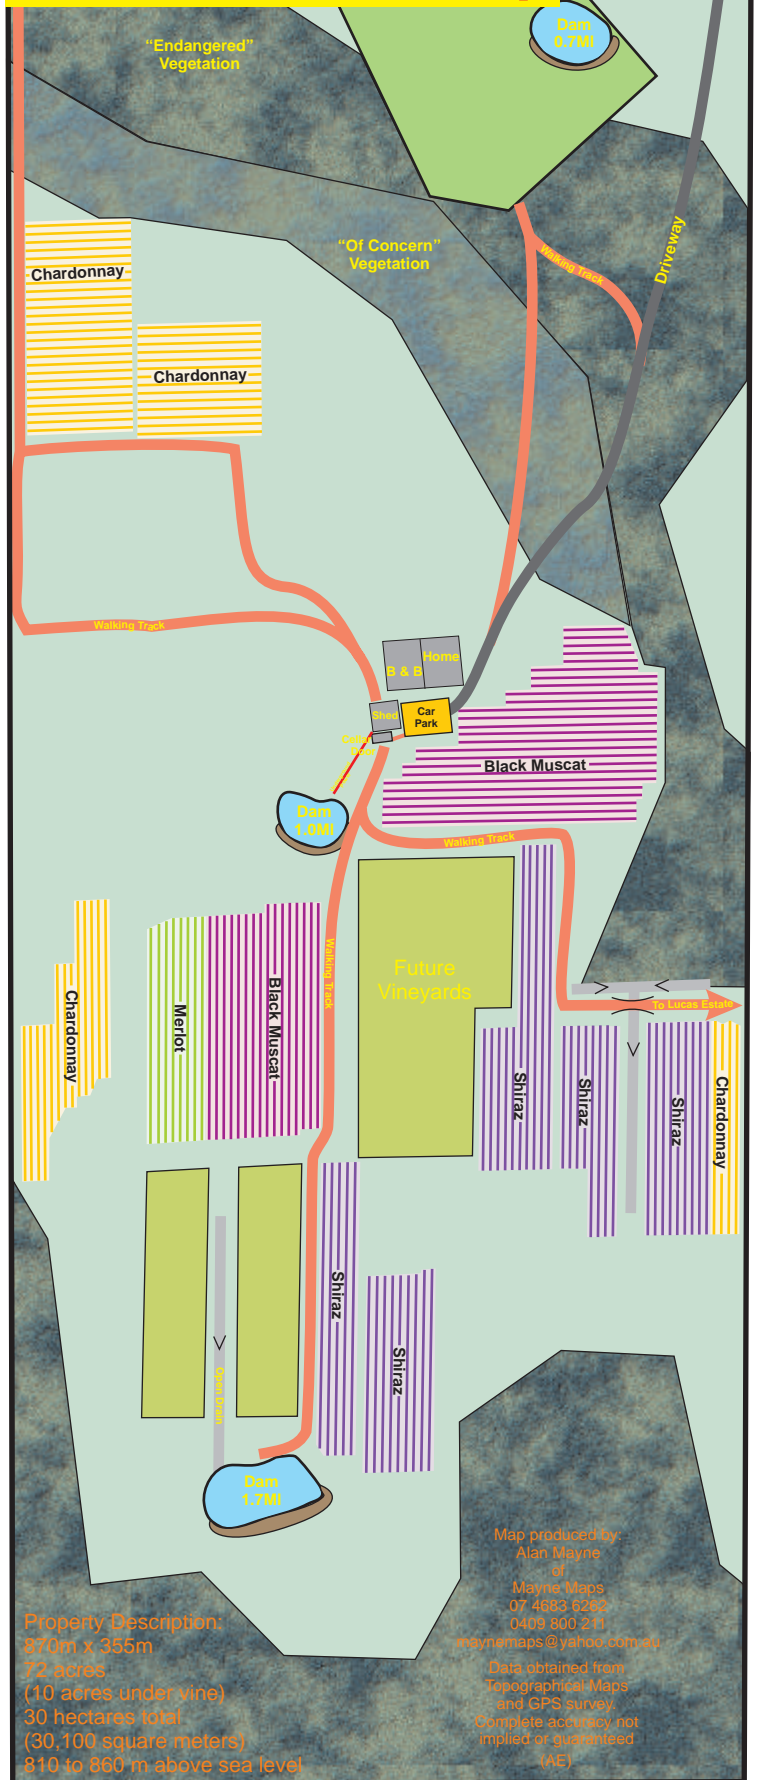

# A Boutique Winery

Print this page as a sample of a  
Tourist Venue Map

Alan produces Tourist Venue Maps very economically using data from a multitude of sources.

The cost of a Map depends on the amount of work required but some of these samples were only a few hundred dollars.

Alan charges only for the production of the map, there are no ongoing charges for using the map.

The map belongs to the venue and they may do with it as they wish.

The map may be placed on the web site. It may be printed by the venue or by a professional printer of the venues choice.

The map may also be printed on large display or poster prints for display in the venue. It may also be used to enhance the venue or the produce made by the venue.

Alan suggests that you find a map from the samples similar to your requirements. Give him a call and he will provide a quote.