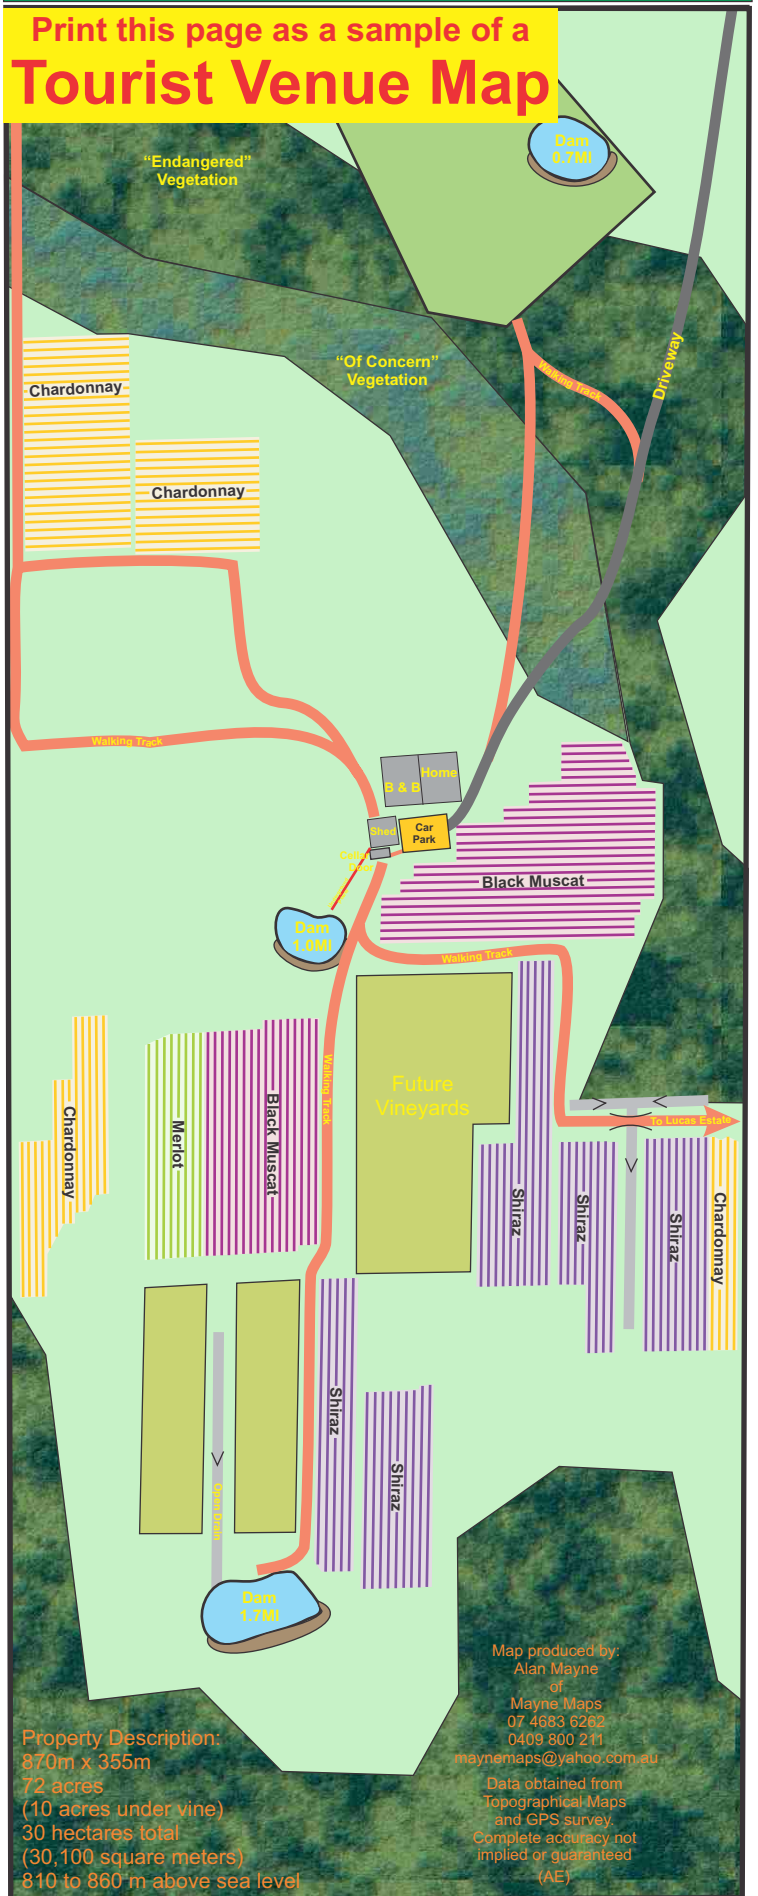

Private Property

Page 1 of 2

Press "Page Down" for Page 2

A Boutique Winery

Print this page as a sample of a
Tourist Venue Map

MAYNE MAPS – TOURIST VENUE MAPS

Mayne Maps has produced a wide range of Maps for Tourist Venues.

Tourist maps can be made interactive and you are invited to view the Interactive Tab on this website.

Alan produces Tourist Venue Maps very economically using data from a multitude of sources.

The cost of a Map depends on the amount of work required but some of these samples were only a few hundred dollars.

Alan charges only for the production of the map, there are no ongoing charges for using the map.

The map belongs to the venue and they may do with it as they wish.

The map may be placed on the web site. It may be printed by the venue or by a professional printer of the venue's choice.

The map may also be printed on large display or poster prints for display in the venue. It may also be used to enhance the venue or the produce made by the venue.

Contact Mayne Maps and tell Alan about your property and your requirements. He will provide an expected price or a quote and also send you samples of maps similar to your property that he has produced in the past.