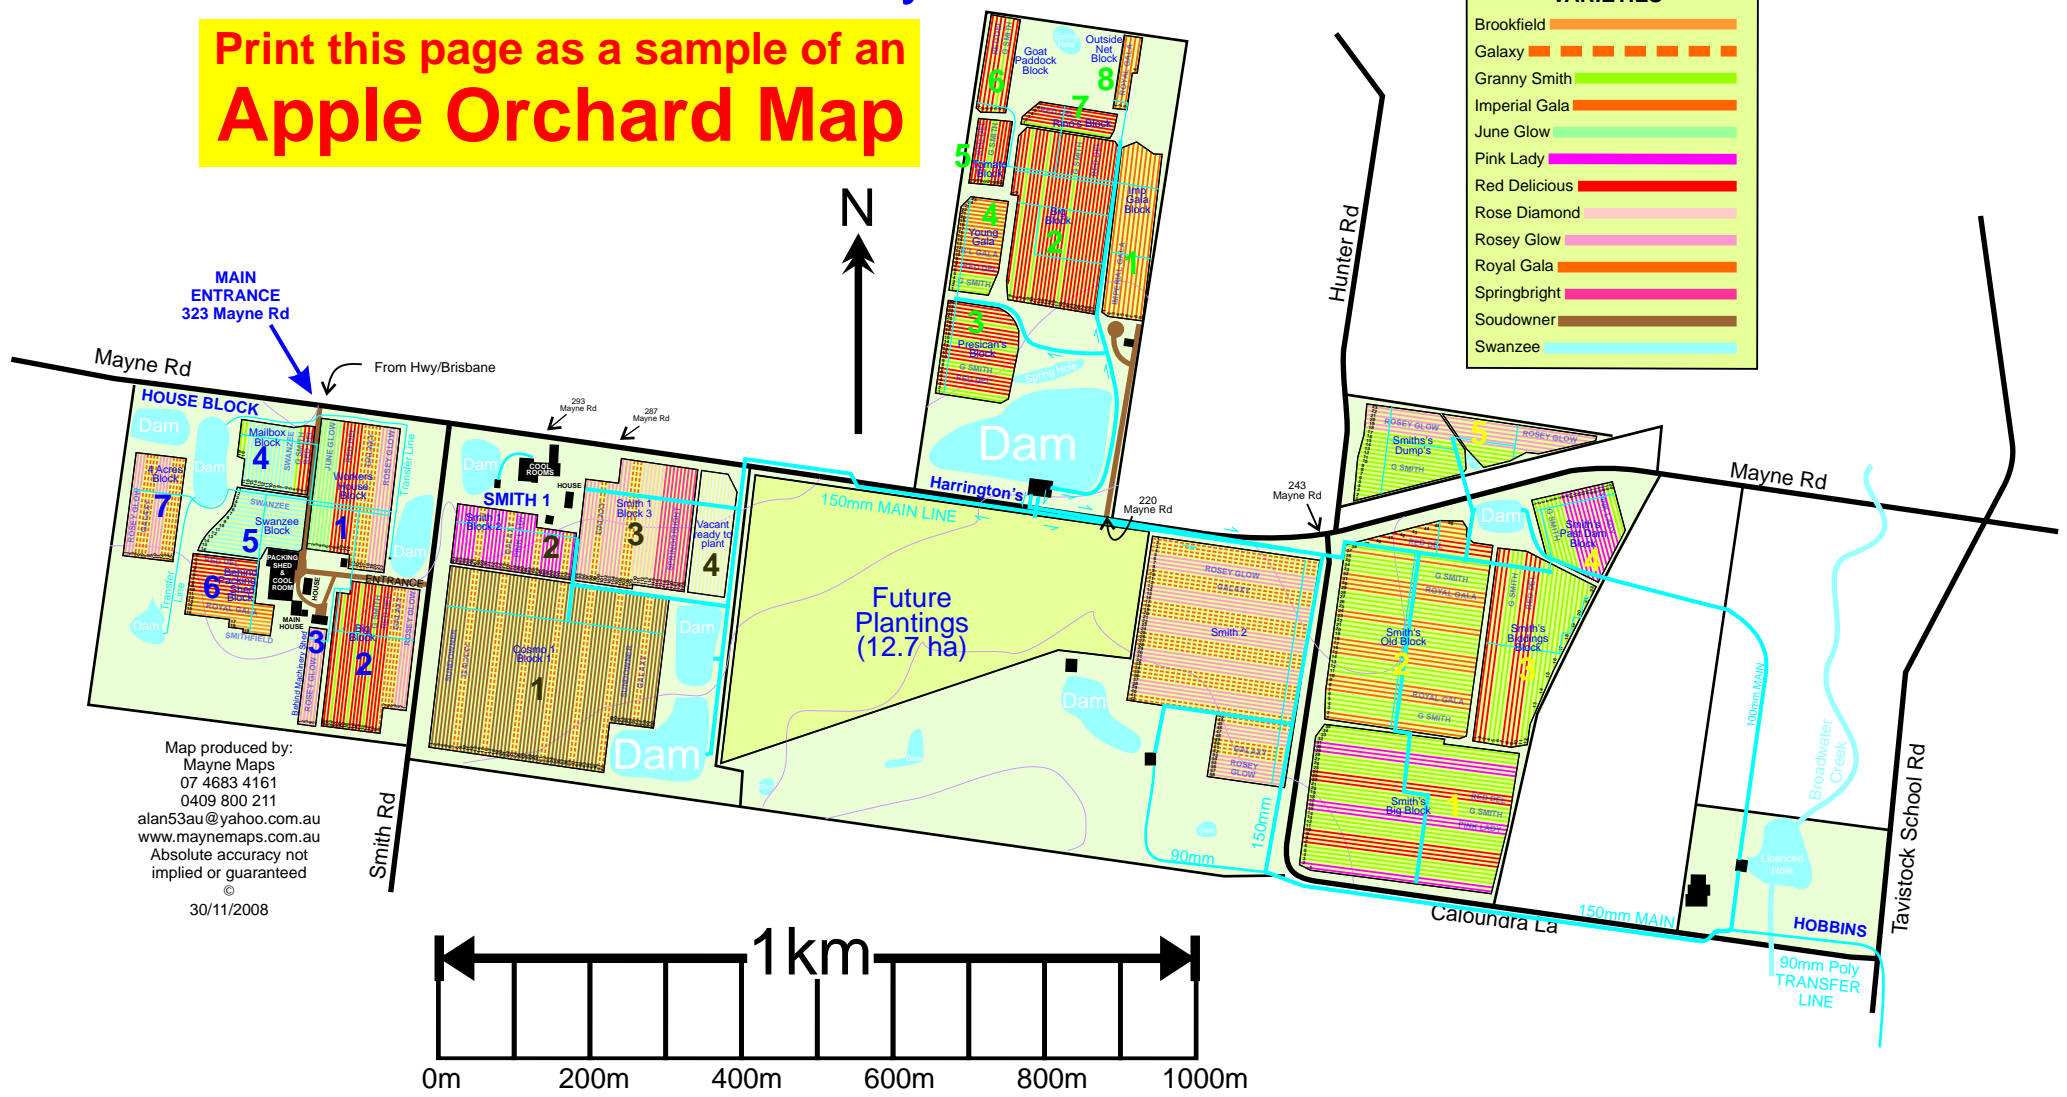

# "Mayneland Orchard"

Print this page as a sample of an  
**Apple Orchard Map**

VARIETIES	
Brookfield	
Galaxy	
Granny Smith	
Imperial Gala	
June Glow	
Pink Lady	
Red Delicious	
Rose Diamond	
Rosey Glow	
Royal Gala	
Springbright	
Soudowner	
Swansee	

## 7. MAYNE MAPS – APPLE ORCHARD MAPS

To map an apple orchard such as this, Alan uses many sources of data.

He extracts the relevant information from topographic maps as well as satellite images.

This is updated with any farm irrigation maps or other maps that the owner may have and then any spreadsheet information is included.

Alan uses Corel Draw to produce the maps.

Please zoom into these maps to view the fine detail that has been included at the request of the management.

When finished, the maps can be exported into any of 50 file types depending on the needs of the client and the purpose of the map.

Often, property owners ask Alan to produce a Location Map to help visitors locate the property. (See Location Map Tab)

As well as in the local area where Alan is based, he has also produced maps in South Australia, Tasmania and New Zealand without leaving Queensland.